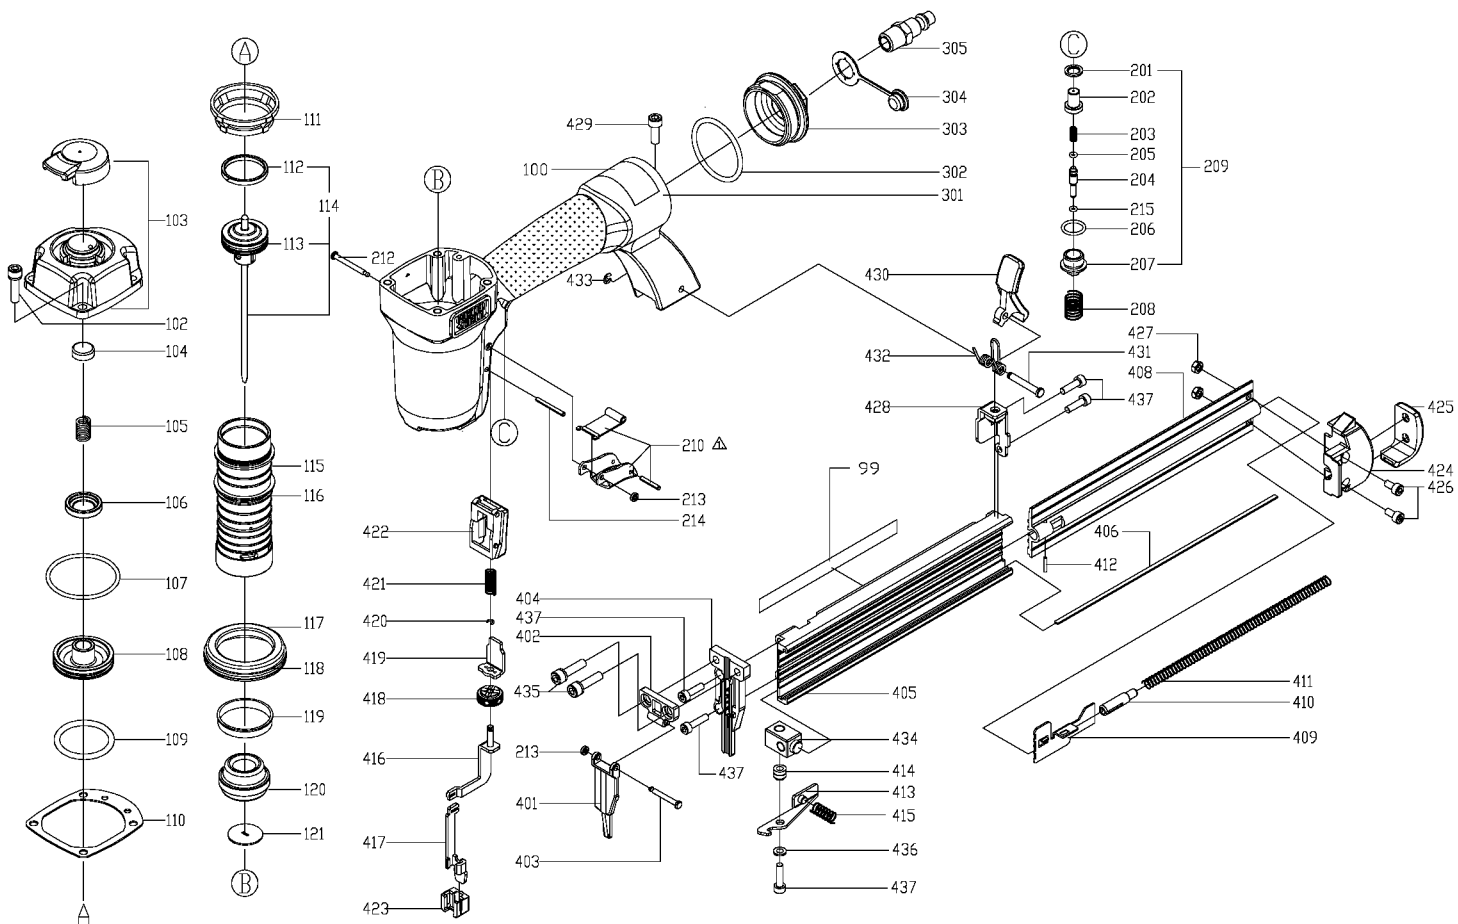

PORTER-CABLE BRAD NAILER

WARNING: Repairs should only be attempted by trained repairmen. Contact the nearest Porter-Cable Service Center or other competent repair center.

BN125A

Parts List for BN125A Type 1

Item Number	Part Number	Description	Qty Required
99	893576	SPEC INFO LABEL	1
100	904673	WARNING LABEL	1
102	894752	BOLT	10
103	A01267	HOUSING CAP	1
103	A01267	HOUSING CAP	1
104	891469	SEAL	1
105	A02160	SPRING	1
106	894737	HEAD VALVE SEAL	1
107	894748	O-RING	1
108	894731	HD. VALVE PISTON	1
109	A00104	O-RING	1
110	894697	GASKET HEAD	1
111	894736	COLLAR	1
112	894734	PISTON RING	1
113	894746	O-RING	1
114	894689	DRIVER ASSY S7	1
114	903776	DRIVER MAINT KIT	1
115	A00971	CYLINDER	1
115	A00971	CYLINDER	1
116	894893	O-RING	1
117	894733	CYLINDER SPACER	1
118	883924	O-RING	1
119	894735	CYL CHECK SEAL	1
120	898483	BUMPER	1
121	894753	DRIVER GUIDE	1
201	883844	SEAL	1
202	894694	TRIGGER VALVE HEAD	1

COPYRIGHT© 2005. All Rights Reserved.

Parts list, pricing, and availability subject to change. Please visit www.dewaltservicenet.com for current parts information.