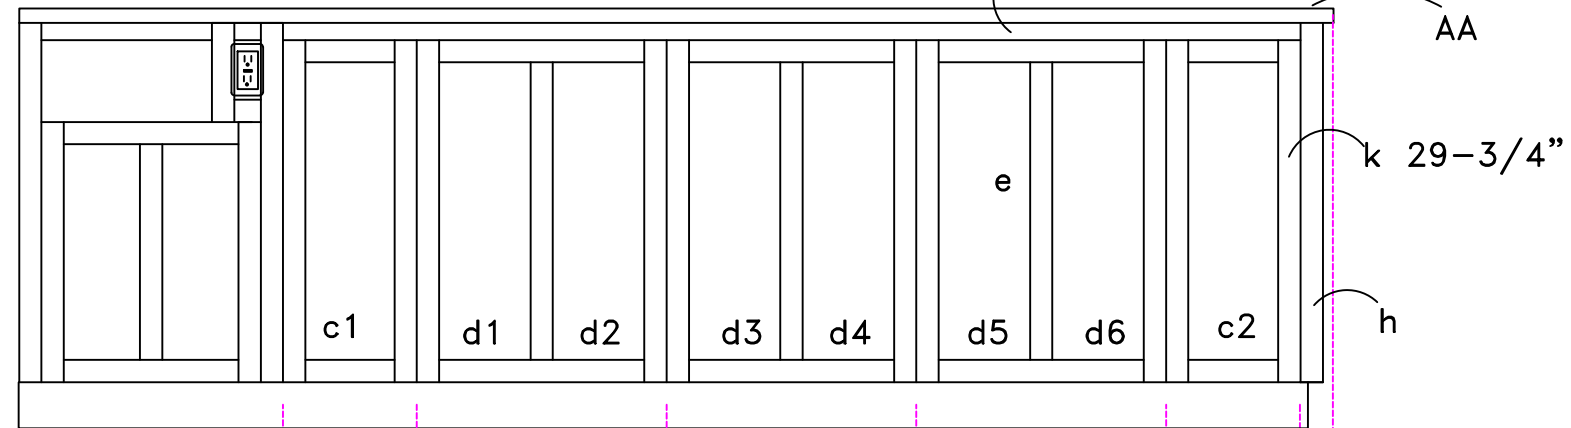

Outside of Peninsula
Looking South

See AA, Joint Detail (looking down)

Peninsula Outside of Galley
looking south

114-1/4"

1-1/2" x 88-7/16"

22-31/32"

A 11-5/8"

B 21-23/32"

Rough Measurements

qtrsawn

c 7-13/16"

d 17-27/32"

e 25-7/8"

plain sawn

h 1-15/16" x 31-1/4"