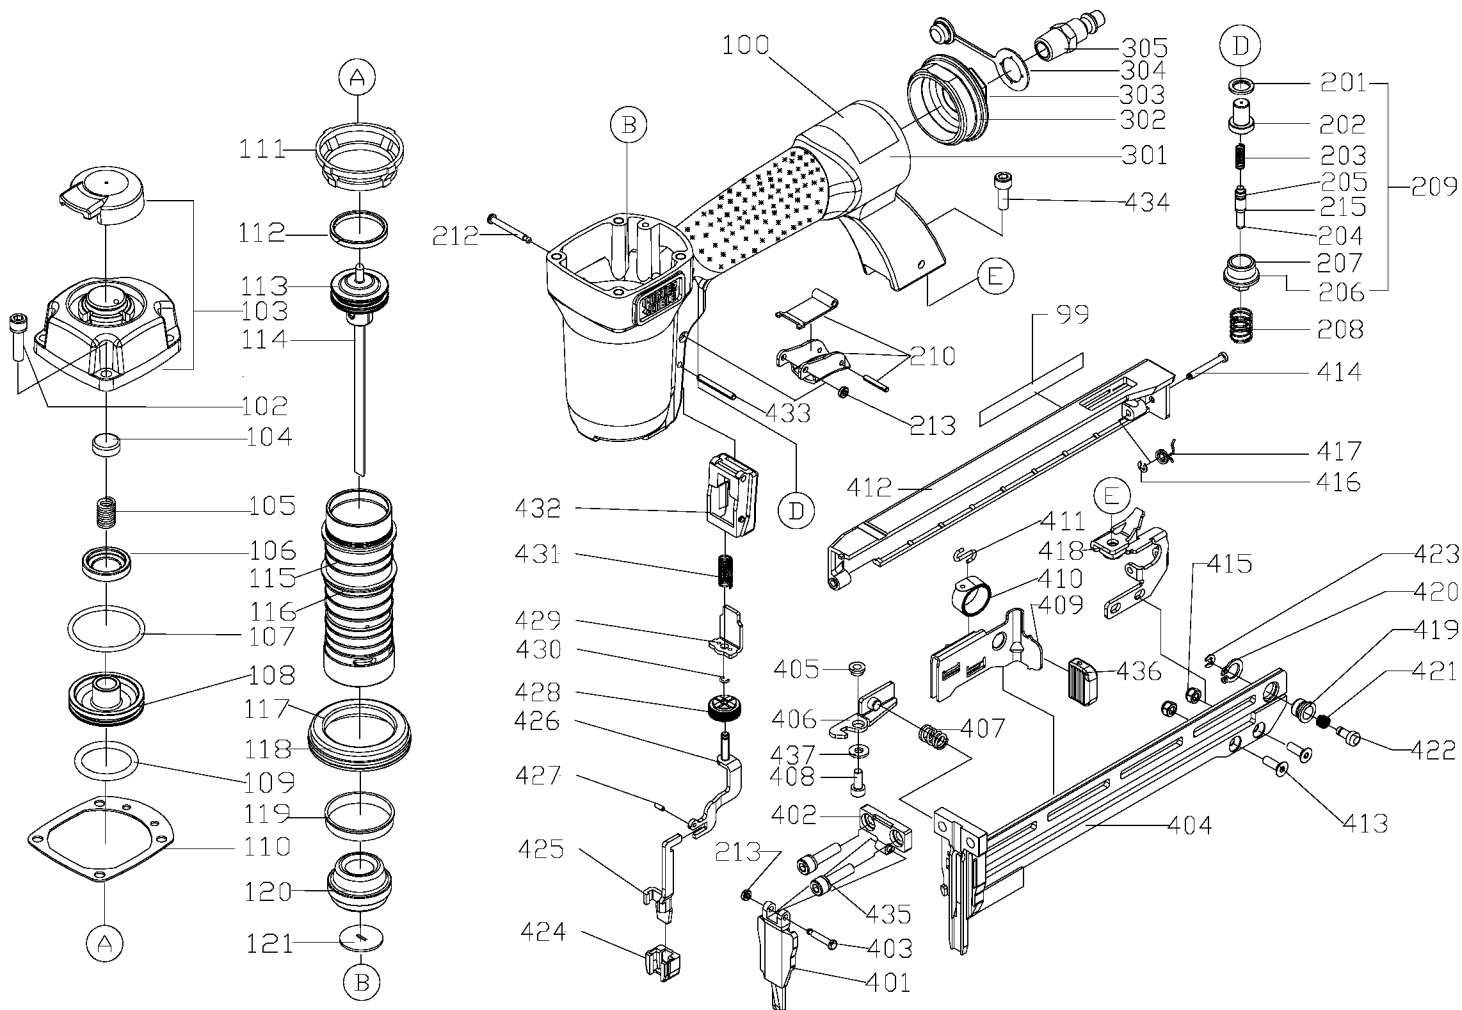

# PORTER-CABLE

## Parts List for NS100A Type 1

Item Number	Part Number	Description	Qty Required
99	893608	SPEC INFO LABEL	1
100	904673	WARNING LABEL	1
102	894752	BOLT	1
103	A01267	HOUSING CAP	1
103	A01267	HOUSING CAP	1
104	891469	SEAL	1
105	A02160	SPRING	1
106	894737	HEAD VALVE SEAL	1
107	894748	O-RING	1
108	894731	HD. VALVE PISTON	1
109	A00104	O-RING	1
110	894697	GASKET HEAD	1
111	894736	COLLAR	1
112	894734	PISTON RING	1
113	894746	O-RING	1
114	894687	DRIVER ASSY.	1
114	903778	DRIVER MAINT KIT	1
115	A00971	CYLINDER	1
115	A00971	CYLINDER	1
116	894893	O-RING	1
117	894733	CYLINDER SPACER	1
118	883924	O-RING	1
119	894735	CYL CHECK SEAL	1
120	898483	BUMPER	1
121	894776	DRIVER GUIDE DISK	1
201	883844	SEAL	1
202	894694	TRIGGER VALVE HEAD	1

## Parts List for NS100A Type 1

Item Number	Part Number	Description	Qty Required
203	888890	SPRING	1
204	913374	TRIGGER VALVE STEM	1
205	883848	O-RING	1
206	883849	O-RING	1
207	894894	TRIGGER VALVE GUIDE	1
208	894758	SPRING	1
209	895212	TRIGGER VALVE ASSY.	1
212	890722	TRIGGER PIVOT PIN	1
213	890725	URETHANE RETAINER	1
215	903621	O-RING	1
301	895712	HOUSING	1
302	884529	O-RING	1
303	883858	END CAP	1
304	884443	PROTECTIVE COVER	1
401	894726	DRIVER GUIDE COVER A	1
402	894719	DRIVER GUIDE COVER B	1
403	894762	PIN	1
404	894693	MAG ASSY DRIVERGUIDE	1
405	894766	MAGAZINE SPACER	1
406	894724	LATCH	1
407	894778	SPRING	1
408	884592	BOLT	10
409	894725	PUSHER	1
410	886222	SPRING	1
411	891536	RETAINER	1
412	894729	STAPLER COVER	1
413	894779	SCREW	10