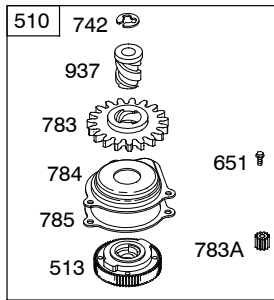

1036 EMISSIONS LABEL

128T00

REF. NO.	PART NO.	DESCRIPTION	REF. NO.	PART NO.	DESCRIPTION	REF. NO.	PART NO.	DESCRIPTION
1	590401	Cylinder Assembly			(Used Before Code Date 11070100).			797303 Piston Assembly (.020" Oversize) (Used After Code Date 09041600 and Before Code Date 11070100).
2	796961	Kit-Bushing/Seal (Magneto Side)	15	691680	Plug-Oil Drain (Square Socket)			799064 Piston Assembly (.020" Oversize) (Used Before Code Date 09041700).
3	299819s	Seal-Oil (Magneto Side)	16	797017	Crankshaft	26	590402	Ring Set (Standard) (Used After Code Date 11063000).
4	493279	Sump-Engine			----- Note -----			----- Note -----
5	590411	Head-Cylinder (Used After Code Date 11063000).			590807 Crankshaft Used on Type No(s). 3123, 3124, 3125, 3216, 3219, 3226, 3236, 3238, 5123, 5219, 5226, 5238.			797304 Ring Set (Standard) (Used After Code Date 09041600 and Before Code Date 11070100).
		----- Note -----			590808 Crankshaft Used on Type No(s). 0117, 3256.			795431 Ring Set (Standard) (Used Before Code Date 09041700).
7	799875	Gasket-Cylinder Head (Used After Code Date 11063000).			797019 Crankshaft Used on Type No(s). 0127, 2127.			590403 Ring Set (.020" Oversize) (Used After Code Date 11063000).
		----- Note -----	20	399781s	Sel-Oil (PTO Side)			797305 Ring Set (.020" Oversize) (Used After Code Date 09041600 and Before Code Date 11070100).
		691160 Head-Cylinder (Used Before Code Date 11070100).	22	691092	Screw (Crankcase Cover/Sump)			795432 Ring Set (.020" Oversize) (Used Before Code Date 09041700).
		692249 Gasket-Cylinder Head (Used Before Code Date 11070100).			----- Note -----			795433 Ring Set (.020" Oversize) (Used Before Code Date 09041700).
		----- Note -----	23	691987	Flywheel			797305 Ring Set (.020" Oversize) (Used After Code Date 09041600 and Before Code Date 11070100).
		799874 Gasket-Cylinder Head Used on Type No(s). 0126, 0129, 1607, 1608, 2125, 2127.	23A	591282	Flywheel Used on Type No(s). 0117, 3256.			795432 Ring Set (.020" Oversize) (Used Before Code Date 09041700).
8	590395	Breather Assembly	24	222698s	Key-Flywheel	27	691588	Lock-Piston Pin (Used After Code Date 09041600).
9	699833	Gasket-Breather	25	590404	Piston Assembly (Standard) (Used After Code Date 07090300).			----- Note -----
10	691125	Screw (Breather Assembly)			----- Note -----			691866 Lock-Piston Pin (Used Before Code Date 09041700).
11	691781	Tube-Breather			795429 Piston Assembly (Standard) (Used Before Code Date 07090400).			797305 Ring Set (.020" Oversize) (Used After Code Date 09041600).
11B	691923	Tube-Breather			590405 Piston Assembly (.020" Oversize) (Used After Code Date 11063000).			----- Note -----
12	692232	Gasket-Crankcase						499423 Pin-Piston (Used Before Code Date 09041700).
13	590422	Screw (Cylinder Head) (Used After Code Date 11063000).				28	298909	Pin-Piston (Used After Code Date 09041600).
		----- Note -----						----- Note -----
		690912 Screw (Cylinder Head)						