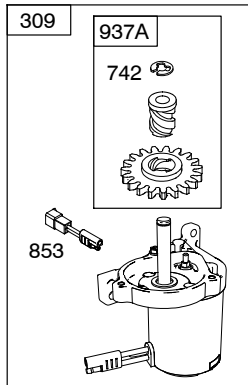

1036 EMISSIONS LABEL

128T00

REF. NO.	PART NO.	DESCRIPTION	REF. NO.	PART NO.	DESCRIPTION	REF. NO.	PART NO.	DESCRIPTION
1	590401	Cylinder Assembly			(Used Before Code Date 11070100).			797303 Piston Assembly (.020" Oversize) (Used After Code Date 09041600 and Before Code Date 11070100).
2	796961	Kit-Bushing/Seal (Magneto Side)	15	691680	Plug-Oil Drain (Square Socket)			799064 Piston Assembly (.020" Oversize) (Used Before Code Date 09041700).
3	299819s	Seal-Oil (Magneto Side)	16	797017	Crankshaft	26	590402	Ring Set (Standard) (Used After Code Date 11063000).
4	493279	Sump-Engine			----- Note -----			----- Note -----
5	590411	Head-Cylinder (Used After Code Date 11063000).			590807 Crankshaft Used on Type No(s). 3123, 3124, 3125, 3216, 3219, 3226, 3236, 3238, 5123, 5219, 5226, 5238.			797304 Ring Set (Standard) (Used After Code Date 09041600 and Before Code Date 11070100).
		----- Note -----			590808 Crankshaft Used on Type No(s). 0117, 3256.			795431 Ring Set (Standard) (Used Before Code Date 09041700).
7	799875	Gasket-Cylinder Head (Used After Code Date 11063000).			797019 Crankshaft Used on Type No(s). 0127, 2127.			590403 Ring Set (.020" Oversize) (Used After Code Date 11063000).
		----- Note -----	20	399781s	Sel-Oil (PTO Side)			797305 Ring Set (.020" Oversize) (Used After Code Date 09041600 and Before Code Date 11070100).
		691160 Head-Cylinder (Used Before Code Date 11070100).	22	691092	Screw (Crankcase Cover/Sump)			795432 Ring Set (.020" Oversize) (Used Before Code Date 09041700).
		692249 Gasket-Cylinder Head (Used Before Code Date 11070100).			----- Note -----			795433 Ring Set (.020" Oversize) (Used Before Code Date 09041700).
		----- Note -----	23	691987	Flywheel			797305 Ring Set (.020" Oversize) (Used After Code Date 09041600 and Before Code Date 11070100).
		799874 Gasket-Cylinder Head Used on Type No(s). 0126, 0129, 1607, 1608, 2125, 2127.	23A	591282	Flywheel Used on Type No(s). 0117, 3256.			795432 Ring Set (.020" Oversize) (Used Before Code Date 09041700).
8	590395	Breather Assembly	24	222698s	Key-Flywheel	27	691588	Lock-Piston Pin (Used After Code Date 09041600).
9	699833	Gasket-Breather	25	590404	Piston Assembly (Standard) (Used After Code Date 07090300).			----- Note -----
10	691125	Screw (Breather Assembly)			----- Note -----			691866 Lock-Piston Pin (Used Before Code Date 09041700).
11	691781	Tube-Breather			795429 Piston Assembly (Standard) (Used Before Code Date 07090400).			797305 Ring Set (.020" Oversize) (Used After Code Date 09041600).
11B	691923	Tube-Breather			590405 Piston Assembly (.020" Oversize) (Used After Code Date 11063000).			----- Note -----
12	692232	Gasket-Crankcase						499423 Pin-Piston (Used Before Code Date 09041700).
13	590422	Screw (Cylinder Head) (Used After Code Date 11063000).				28	298909	Pin-Piston (Used After Code Date 09041600).
		----- Note -----						----- Note -----
		690912 Screw (Cylinder Head)						