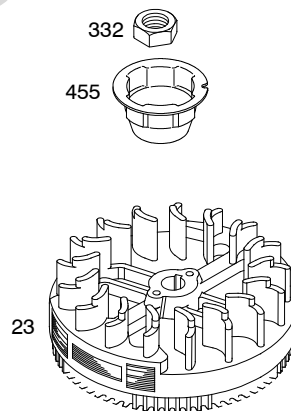

1036 EMISSIONS LABEL

128T00

REF. NO.	PART NO.	DESCRIPTION	REF. NO.	PART NO.	DESCRIPTION	REF. NO.	PART NO.	DESCRIPTION
1	590401	Cylinder Assembly			(Used Before Code Date 11070100).			797303 Piston Assembly (.020" Oversize) (Used After Code Date 09041600 and Before Code Date 11070100).
2	796961	Kit-Bushing/Seal (Magneto Side)	15	691680	Plug-Oil Drain (Square Socket)			799064 Piston Assembly (.020" Oversize) (Used Before Code Date 09041700).
3	299819s	Seal-Oil (Magneto Side)	16	797017	Crankshaft	26	590402	Ring Set (Standard) (Used After Code Date 11063000).
4	493279	Sump-Engine			----- Note -----			----- Note -----
5	590411	Head-Cylinder (Used After Code Date 11063000).			590807 Crankshaft Used on Type No(s). 3123, 3124, 3125, 3216, 3219, 3226, 3236, 3238, 5123, 5219, 5226, 5238.			797304 Ring Set (Standard) (Used After Code Date 09041600 and Before Code Date 11070100).
		----- Note -----			590808 Crankshaft Used on Type No(s). 0117, 3256.			795431 Ring Set (Standard) (Used Before Code Date 09041700).
7	799875	Gasket-Cylinder Head (Used After Code Date 11063000).			797019 Crankshaft Used on Type No(s). 0127, 2127.			590403 Ring Set (.020" Oversize) (Used After Code Date 11063000).
		----- Note -----	20	399781s	Sel-Oil (PTO Side)			797305 Ring Set (.020" Oversize) (Used After Code Date 09041600 and Before Code Date 11070100).
		691160 Head-Cylinder (Used Before Code Date 11070100).	22	691092	Screw (Crankcase Cover/Sump)			795432 Ring Set (.020" Oversize) (Used Before Code Date 09041700).
		692249 Gasket-Cylinder Head (Used Before Code Date 11070100).			----- Note -----			795433 Ring Set (.020" Oversize) (Used Before Code Date 09041700).
		----- Note -----	23	691987	Flywheel			797305 Ring Set (.020" Oversize) (Used After Code Date 09041600 and Before Code Date 11070100).
		799874 Gasket-Cylinder Head Used on Type No(s). 0126, 0129, 1607, 1608, 2125, 2127.	23A	591282	Flywheel Used on Type No(s). 0117, 3256.			795432 Ring Set (.020" Oversize) (Used Before Code Date 09041700).
8	590395	Breather Assembly	24	222698s	Key-Flywheel	27	691588	Lock-Piston Pin (Used After Code Date 09041600).
9	699833	Gasket-Breather	25	590404	Piston Assembly (Standard) (Used After Code Date 07090300).			----- Note -----
10	691125	Screw (Breather Assembly)			----- Note -----			691866 Lock-Piston Pin (Used Before Code Date 09041700).
11	691781	Tube-Breather			795429 Piston Assembly (Standard) (Used Before Code Date 07090400).			797305 Ring Set (.020" Oversize) (Used After Code Date 09041600).
11B	691923	Tube-Breather			590405 Piston Assembly (.020" Oversize) (Used After Code Date 11063000).			----- Note -----
12	692232	Gasket-Crankcase						499423 Pin-Piston (Used Before Code Date 09041700).
13	590422	Screw (Cylinder Head) (Used After Code Date 11063000).				28	298909	Pin-Piston (Used After Code Date 09041600).
		----- Note -----						----- Note -----
		690912 Screw (Cylinder Head)						