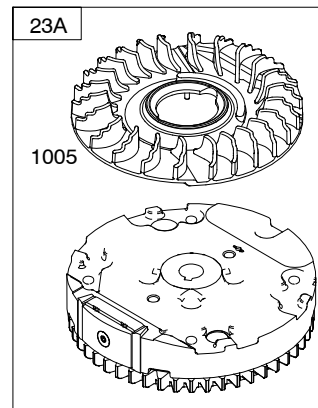

1036 EMISSIONS LABEL

128T00

REF. NO.	PART NO.	DESCRIPTION	REF. NO.	PART NO.	DESCRIPTION	REF. NO.	PART NO.	DESCRIPTION
1	590401	Cylinder Assembly			(Used Before Code Date 11070100).			797303 Piston Assembly (.020" Oversize) (Used After Code Date 09041600 and Before Code Date 11070100).
2	796961	Kit-Bushing/Seal (Magneto Side)	15	691680	Plug-Oil Drain (Square Socket)			799064 Piston Assembly (.020" Oversize) (Used Before Code Date 09041700).
3	299819s	Seal-Oil (Magneto Side)	16	797017	Crankshaft	26	590402	Ring Set (Standard) (Used After Code Date 11063000).
4	493279	Sump-Engine			----- Note -----			----- Note -----
5	590411	Head-Cylinder (Used After Code Date 11063000).			590807 Crankshaft Used on Type No(s). 3123, 3124, 3125, 3216, 3219, 3226, 3236, 3238, 5123, 5219, 5226, 5238.			797304 Ring Set (Standard) (Used After Code Date 09041600 and Before Code Date 11070100).
		----- Note -----			590808 Crankshaft Used on Type No(s). 0117, 3256.			795431 Ring Set (Standard) (Used Before Code Date 09041700).
7	799875	Gasket-Cylinder Head (Used After Code Date 11063000).			797019 Crankshaft Used on Type No(s). 0127, 2127.			590403 Ring Set (.020" Oversize) (Used After Code Date 11063000).
		----- Note -----	20	399781s	Sel-Oil (PTO Side)			797305 Ring Set (.020" Oversize) (Used After Code Date 09041600 and Before Code Date 11070100).
		691160 Head-Cylinder (Used Before Code Date 11070100).	22	691092	Screw (Crankcase Cover/Sump)			795432 Ring Set (.020" Oversize) (Used Before Code Date 09041700).
		692249 Gasket-Cylinder Head (Used Before Code Date 11070100).			----- Note -----			795433 Ring Set (.020" Oversize) (Used Before Code Date 09041700).
		----- Note -----	23	691987	Flywheel			797305 Ring Set (.020" Oversize) (Used After Code Date 09041600 and Before Code Date 11070100).
		799874 Gasket-Cylinder Head Used on Type No(s). 0126, 0129, 1607, 1608, 2125, 2127.	23A	591282	Flywheel Used on Type No(s). 0117, 3256.			795432 Ring Set (.020" Oversize) (Used Before Code Date 09041700).
8	590395	Breather Assembly	24	222698s	Key-Flywheel	27	691588	Lock-Piston Pin (Used After Code Date 09041600).
9	699833	Gasket-Breather	25	590404	Piston Assembly (Standard) (Used After Code Date 07090300).			----- Note -----
10	691125	Screw (Breather Assembly)			----- Note -----			691866 Lock-Piston Pin (Used Before Code Date 09041700).
11	691781	Tube-Breather			795429 Piston Assembly (Standard) (Used Before Code Date 07090400).			797305 Ring Set (.020" Oversize) (Used After Code Date 09041600).
11B	691923	Tube-Breather			590405 Piston Assembly (.020" Oversize) (Used After Code Date 11063000).			----- Note -----
12	692232	Gasket-Crankcase						499423 Pin-Piston (Used Before Code Date 09041700).
13	590422	Screw (Cylinder Head) (Used After Code Date 11063000).				28	298909	Pin-Piston (Used After Code Date 09041600).
		----- Note -----						----- Note -----
		690912 Screw (Cylinder Head)						