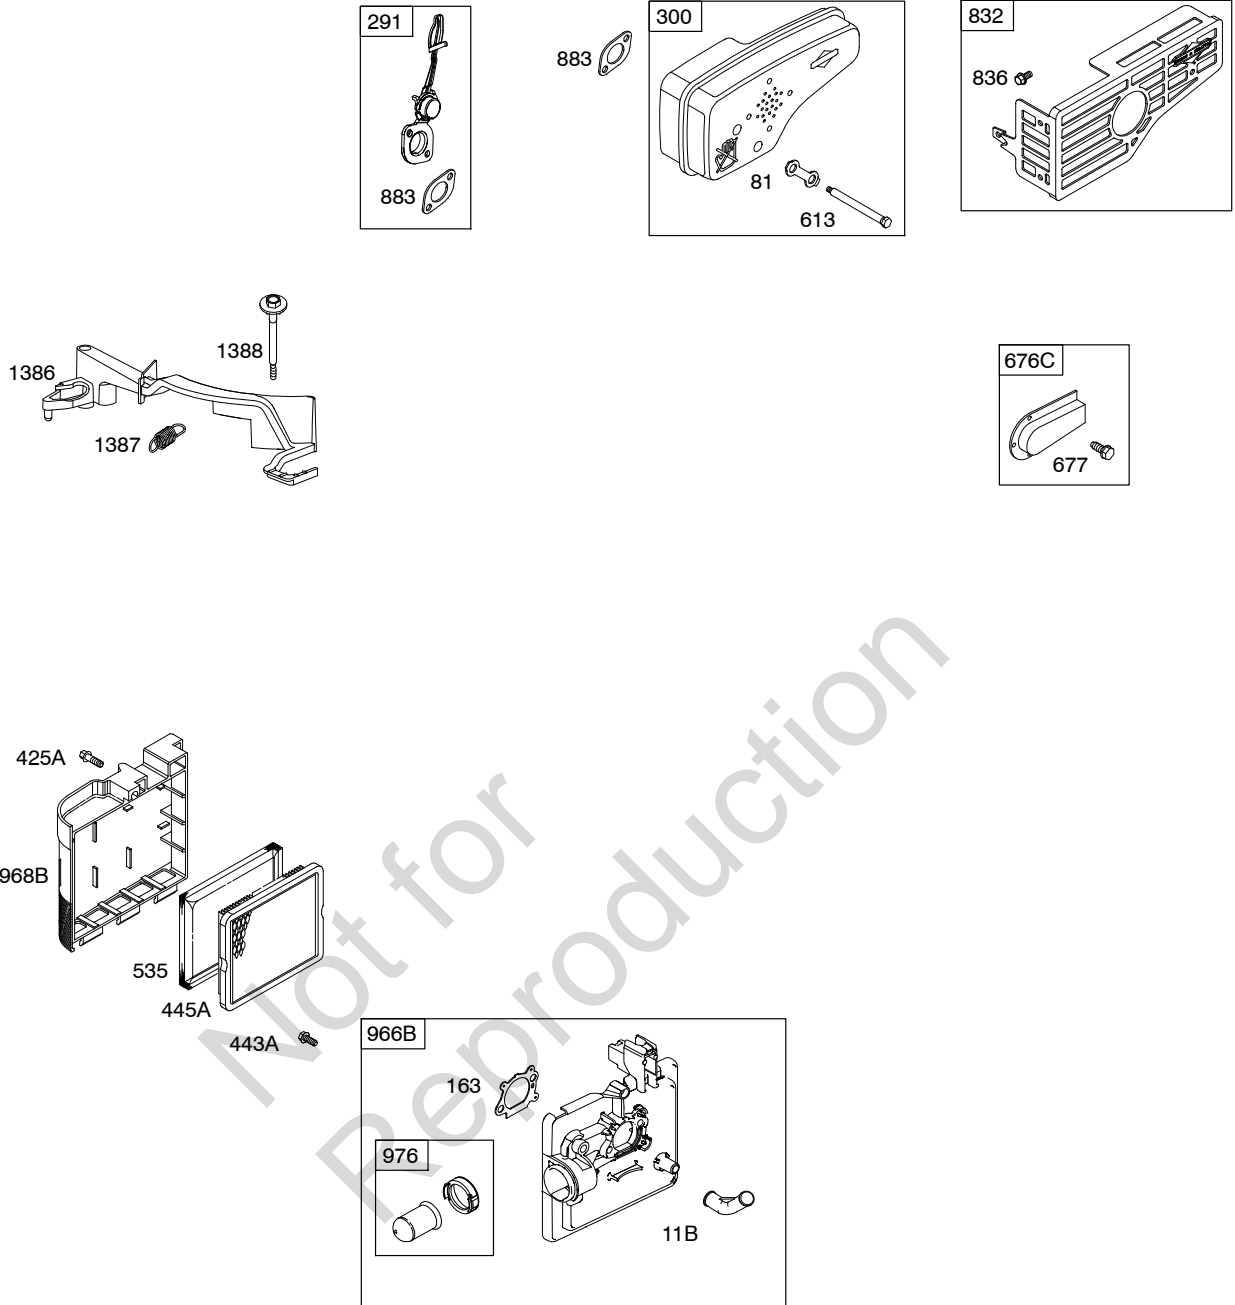

Illustrated Parts List

Model Series

128T00

TYPE NUMBERS
0110 through 5352.

TABLE OF CONTENTS

Air Cleaner	4
Blower Housing	7
Blower Housing-Shrouds	6
Camshaft	2
Carburetor	3
Controls	5
Crankshaft	2
Cylinder	2
Electric Starter	7
Electrical	5
Engine Sump	2
Exhaust System	4
Flywheel	7
Flywheel Brake	5
Fuel Supply	3
Governor Spring	4
Ignition	5
Kits/Gaskets	2 & 3
Lubrication	2
Piston Group	2
Rewind Starter	7
Valves	2

1319 WARNING LABEL

REQUIRED when replacing parts with warning labels affixed.

1058 OPERATOR'S MANUAL

1330 REPAIR MANUAL

358 ENGINE GASKET SET

1095 VALVE GASKET SET

Illustrations cover a range of engines. Parts shown without corresponding text may not be used on your specific engine.
 10081-2 Assemblies include all parts shown in frames. 05/17/2013