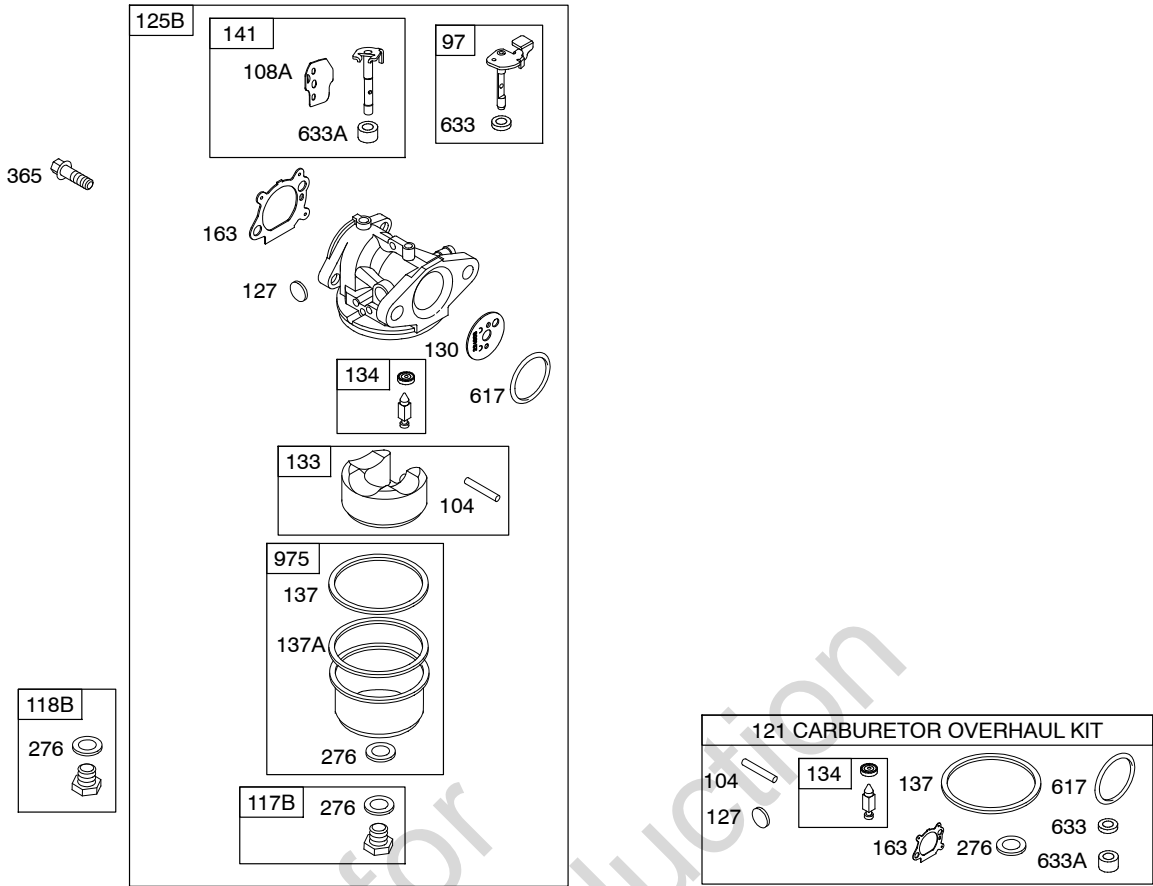

Illustrated Parts List

Model Series

128T00

TYPE NUMBERS
0110 through 5352.

TABLE OF CONTENTS

Air Cleaner	4
Blower Housing	7
Blower Housing-Shrouds	6
Camshaft	2
Carburetor	3
Controls	5
Crankshaft	2
Cylinder	2
Electric Starter	7
Electrical	5
Engine Sump	2
Exhaust System	4
Flywheel	7
Flywheel Brake	5
Fuel Supply	3
Governor Spring	4
Ignition	5
Kits/Gaskets	2 & 3
Lubrication	2
Piston Group	2
Rewind Starter	7
Valves	2

1319 WARNING LABEL

REQUIRED when replacing parts with warning labels affixed.

1058 OPERATOR'S MANUAL

1330 REPAIR MANUAL

358 ENGINE GASKET SET

1095 VALVE GASKET SET

Illustrations cover a range of engines. Parts shown without corresponding text may not be used on your specific engine.
 10081-2 Assemblies include all parts shown in frames. 05/17/2013