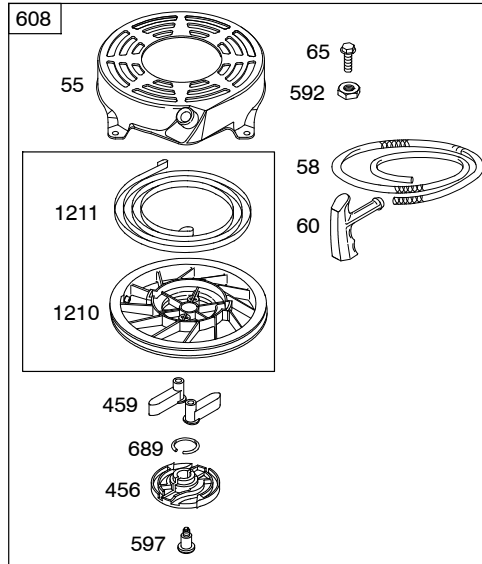

1036 EMISSIONS LABEL

128T00

REF. NO.	PART NO.	DESCRIPTION	REF. NO.	PART NO.	DESCRIPTION	REF. NO.	PART NO.	DESCRIPTION
1	590401	Cylinder Assembly			(Used Before Code Date 11070100).			797303 Piston Assembly (.020" Oversize) (Used After Code Date 09041600 and Before Code Date 11070100).
2	796961	Kit-Bushing/Seal (Magneto Side)	15	691680	Plug-Oil Drain (Square Socket)			799064 Piston Assembly (.020" Oversize) (Used Before Code Date 09041700).
3	299819s	Seal-Oil (Magneto Side)	16	797017	Crankshaft	26	590402	Ring Set (Standard) (Used After Code Date 11063000).
4	493279	Sump-Engine			----- Note -----			----- Note -----
5	590411	Head-Cylinder (Used After Code Date 11063000).			590807 Crankshaft Used on Type No(s). 3123, 3124, 3125, 3216, 3219, 3226, 3236, 3238, 5123, 5219, 5226, 5238.			797304 Ring Set (Standard) (Used After Code Date 09041600 and Before Code Date 11070100).
		----- Note -----			590808 Crankshaft Used on Type No(s). 0117, 3256.			795431 Ring Set (Standard) (Used Before Code Date 09041700).
7	799875	Gasket-Cylinder Head (Used After Code Date 11063000).			797019 Crankshaft Used on Type No(s). 0127, 2127.			590403 Ring Set (.020" Oversize) (Used After Code Date 11063000).
		----- Note -----	20	399781s	Sel-Oil (PTO Side)			797305 Ring Set (.020" Oversize) (Used After Code Date 09041600 and Before Code Date 11070100).
		691160 Head-Cylinder (Used Before Code Date 11070100).	22	691092	Screw (Crankcase Cover/Sump)			795432 Ring Set (.020" Oversize) (Used Before Code Date 09041700).
		692249 Gasket-Cylinder Head (Used Before Code Date 11070100).			----- Note -----			795433 Ring Set (.020" Oversize) (Used Before Code Date 09041700).
		----- Note -----	23	691987	Flywheel			797305 Ring Set (.020" Oversize) (Used After Code Date 09041600 and Before Code Date 11070100).
		799874 Gasket-Cylinder Head Used on Type No(s). 0126, 0129, 1607, 1608, 2125, 2127.	23A	591282	Flywheel Used on Type No(s). 0117, 3256.			795432 Ring Set (.020" Oversize) (Used Before Code Date 09041700).
8	590395	Breather Assembly	24	222698s	Key-Flywheel	27	691588	Lock-Piston Pin (Used After Code Date 09041600).
9	699833	Gasket-Breather	25	590404	Piston Assembly (Standard) (Used After Code Date 07090300).			----- Note -----
10	691125	Screw (Breather Assembly)			----- Note -----			691866 Lock-Piston Pin (Used Before Code Date 09041700).
11	691781	Tube-Breather			795429 Piston Assembly (Standard) (Used Before Code Date 07090400).			797305 Ring Set (.020" Oversize) (Used After Code Date 09041600).
11B	691923	Tube-Breather			590405 Piston Assembly (.020" Oversize) (Used After Code Date 11063000).			----- Note -----
12	692232	Gasket-Crankcase						499423 Pin-Piston (Used Before Code Date 09041700).
13	590422	Screw (Cylinder Head) (Used After Code Date 11063000).				28	298909	Pin-Piston (Used After Code Date 09041600).
		----- Note -----						----- Note -----
		690912 Screw (Cylinder Head)						