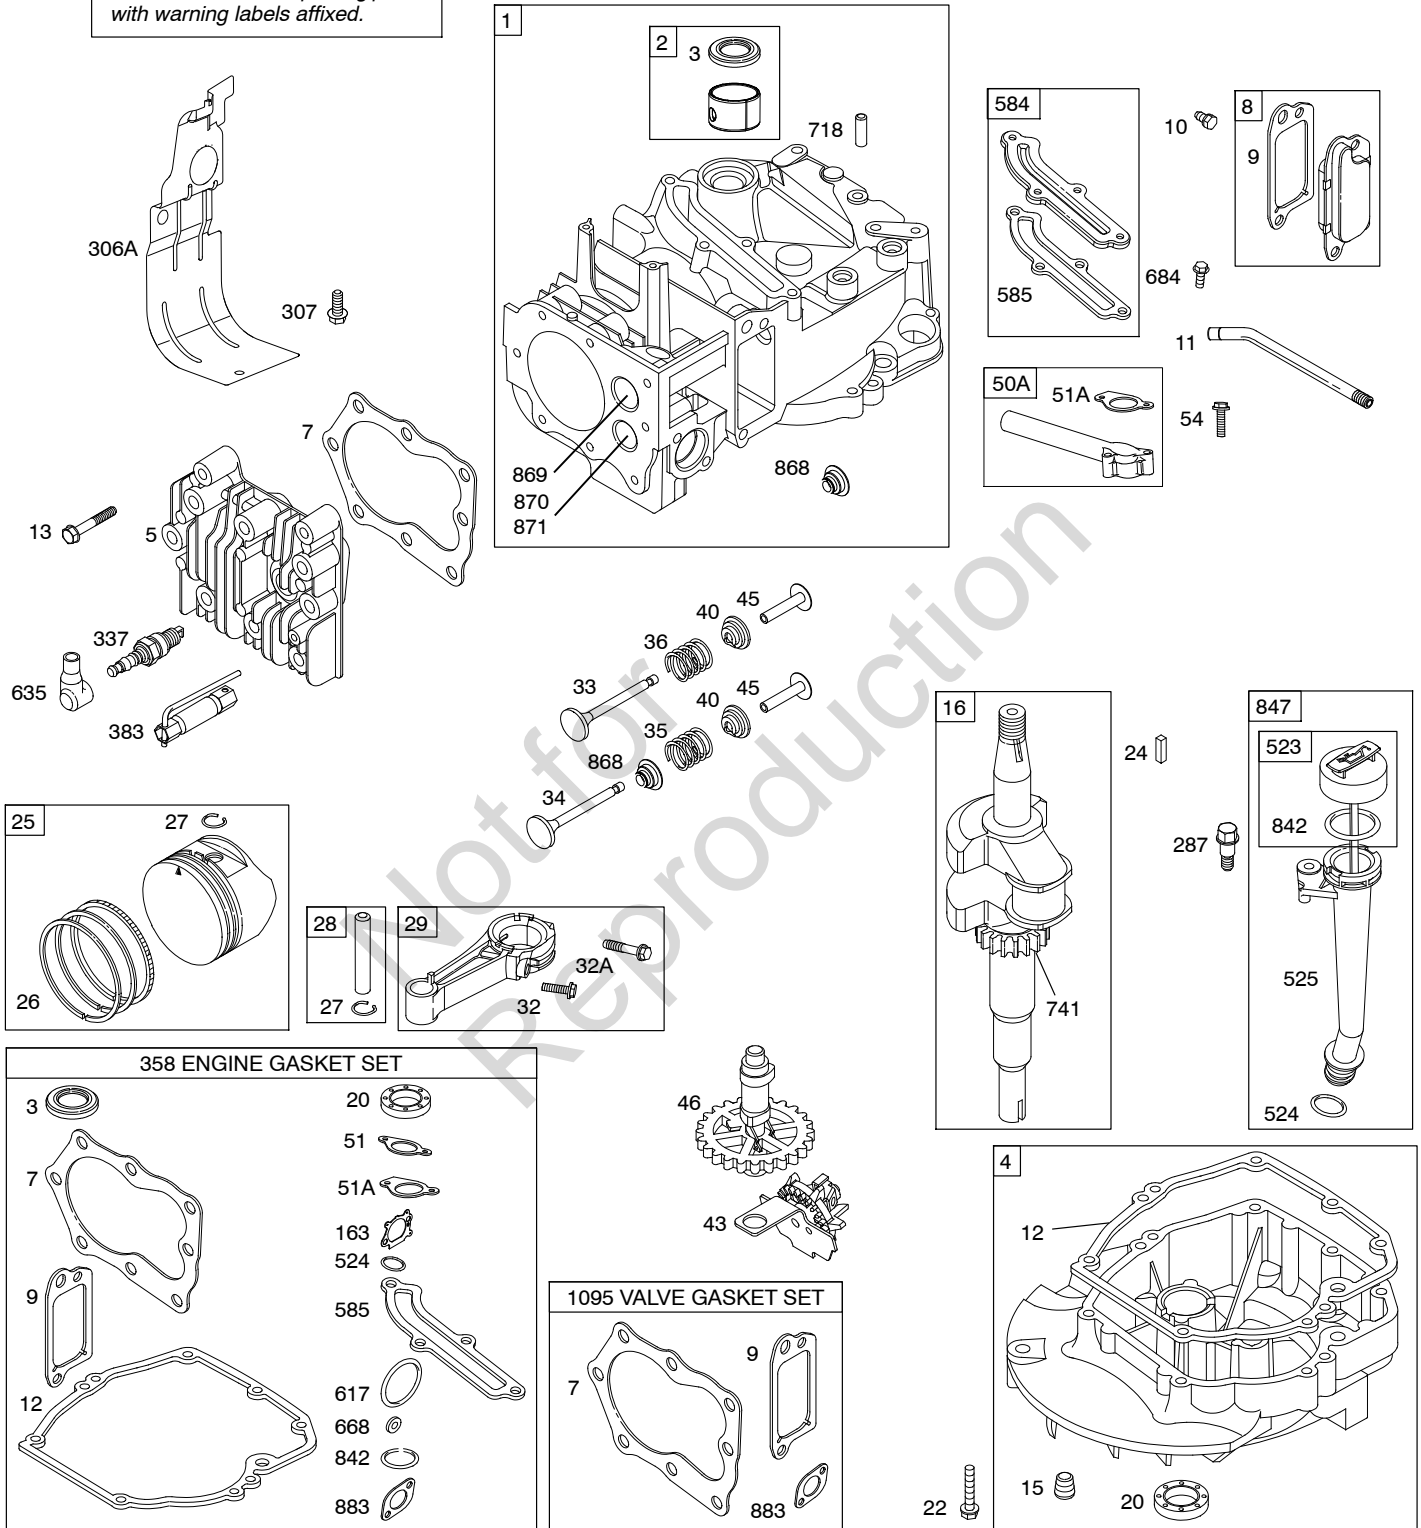

Illustrated Parts List

Model Series

128T00

TYPE NUMBERS
0110 through 5352.

TABLE OF CONTENTS

Air Cleaner	4
Blower Housing	7
Blower Housing-Shrouds	6
Camshaft	2
Carburetor	3
Controls	5
Crankshaft	2
Cylinder	2
Electric Starter	7
Electrical	5
Engine Sump	2
Exhaust System	4
Flywheel	7
Flywheel Brake	5
Fuel Supply	3
Governor Spring	4
Ignition	5
Kits/Gaskets	2 & 3
Lubrication	2
Piston Group	2
Rewind Starter	7
Valves	2

1319 WARNING LABEL

REQUIRED when replacing parts with warning labels affixed.

1058 OPERATOR'S MANUAL

1330 REPAIR MANUAL

358 ENGINE GASKET SET

1095 VALVE GASKET SET

Illustrations cover a range of engines. Parts shown without corresponding text may not be used on your specific engine.
 10081-2 Assemblies include all parts shown in frames. 05/17/2013

188 

745 

334 

128T00

Illustrations cover a range of engines. Parts shown without corresponding text may not be used on your specific engine.
10081-6 Assemblies include all parts shown in frames. 05/17/2013