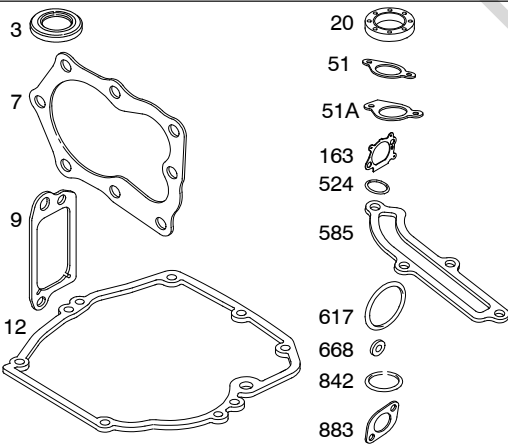

Illustrated Parts List

Model Series

128T00

TYPE NUMBERS
0110 through 5352.

TABLE OF CONTENTS

Air Cleaner	4
Blower Housing	7
Blower Housing-Shrouds	6
Camshaft	2
Carburetor	3
Controls	5
Crankshaft	2
Cylinder	2
Electric Starter	7
Electrical	5
Engine Sump	2
Exhaust System	4
Flywheel	7
Flywheel Brake	5
Fuel Supply	3
Governor Spring	4
Ignition	5
Kits/Gaskets	2 & 3
Lubrication	2
Piston Group	2
Rewind Starter	7
Valves	2

1319 WARNING LABEL

REQUIRED when replacing parts with warning labels affixed.

1058 OPERATOR'S MANUAL

1330 REPAIR MANUAL

358 ENGINE GASKET SET

1095 VALVE GASKET SET

Illustrations cover a range of engines. Parts shown without corresponding text may not be used on your specific engine.
 10081-2 Assemblies include all parts shown in frames. 05/17/2013

188 

745 

334 

128T00

Illustrations cover a range of engines. Parts shown without corresponding text may not be used on your specific engine.
10081-6 Assemblies include all parts shown in frames. 05/17/2013