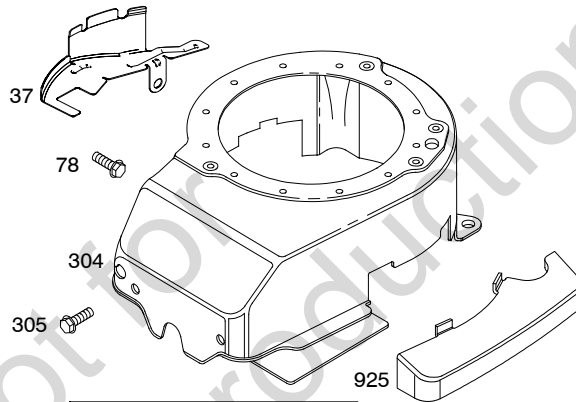

1036 EMISSIONS LABEL

128T00

REF. NO.	PART NO.	DESCRIPTION	REF. NO.	PART NO.	DESCRIPTION	REF. NO.	PART NO.	DESCRIPTION
1	590401	Cylinder Assembly			(Used Before Code Date 11070100).			797303 Piston Assembly (.020" Oversize) (Used After Code Date 09041600 and Before Code Date 11070100).
2	796961	Kit-Bushing/Seal (Magneto Side)	15	691680	Plug-Oil Drain (Square Socket)			799064 Piston Assembly (.020" Oversize) (Used Before Code Date 09041700).
3	299819s	Seal-Oil (Magneto Side)	16	797017	Crankshaft	26	590402	Ring Set (Standard) (Used After Code Date 11063000).
4	493279	Sump-Engine			----- Note -----			----- Note -----
5	590411	Head-Cylinder (Used After Code Date 11063000).			590807 Crankshaft Used on Type No(s). 3123, 3124, 3125, 3216, 3219, 3226, 3236, 3238, 5123, 5219, 5226, 5238.			797304 Ring Set (Standard) (Used After Code Date 09041600 and Before Code Date 11070100).
		----- Note -----			590808 Crankshaft Used on Type No(s). 0117, 3256.			795431 Ring Set (Standard) (Used Before Code Date 09041700).
7	799875	Gasket-Cylinder Head (Used After Code Date 11063000).			797019 Crankshaft Used on Type No(s). 0127, 2127.			590403 Ring Set (.020" Oversize) (Used After Code Date 11063000).
		----- Note -----	20	399781s	Sel-Oil (PTO Side)			797305 Ring Set (.020" Oversize) (Used After Code Date 09041600 and Before Code Date 11070100).
		691160 Head-Cylinder (Used Before Code Date 11070100).	22	691092	Screw (Crankcase Cover/Sump)			795432 Ring Set (.020" Oversize) (Used Before Code Date 09041700).
		692249 Gasket-Cylinder Head (Used Before Code Date 11070100).			----- Note -----			795433 Ring Set (.020" Oversize) (Used Before Code Date 09041700).
		----- Note -----	23	691987	Flywheel			797305 Ring Set (.020" Oversize) (Used After Code Date 09041600 and Before Code Date 11070100).
		799874 Gasket-Cylinder Head Used on Type No(s). 0126, 0129, 1607, 1608, 2125, 2127.	23A	591282	Flywheel Used on Type No(s). 0117, 3256.			795432 Ring Set (.020" Oversize) (Used Before Code Date 09041700).
8	590395	Breather Assembly	24	222698s	Key-Flywheel	27	691588	Lock-Piston Pin (Used After Code Date 09041600).
9	699833	Gasket-Breather	25	590404	Piston Assembly (Standard) (Used After Code Date 07090300).			----- Note -----
10	691125	Screw (Breather Assembly)			----- Note -----			691866 Lock-Piston Pin (Used Before Code Date 09041700).
11	691781	Tube-Breather			795429 Piston Assembly (Standard) (Used Before Code Date 07090400).			797305 Ring Set (.020" Oversize) (Used After Code Date 09041600).
11B	691923	Tube-Breather			590405 Piston Assembly (.020" Oversize) (Used After Code Date 11063000).			----- Note -----
12	692232	Gasket-Crankcase						499423 Pin-Piston (Used Before Code Date 09041700).
13	590422	Screw (Cylinder Head) (Used After Code Date 11063000).				28	298909	Pin-Piston (Used After Code Date 09041600).
		----- Note -----						----- Note -----
		690912 Screw (Cylinder Head)						