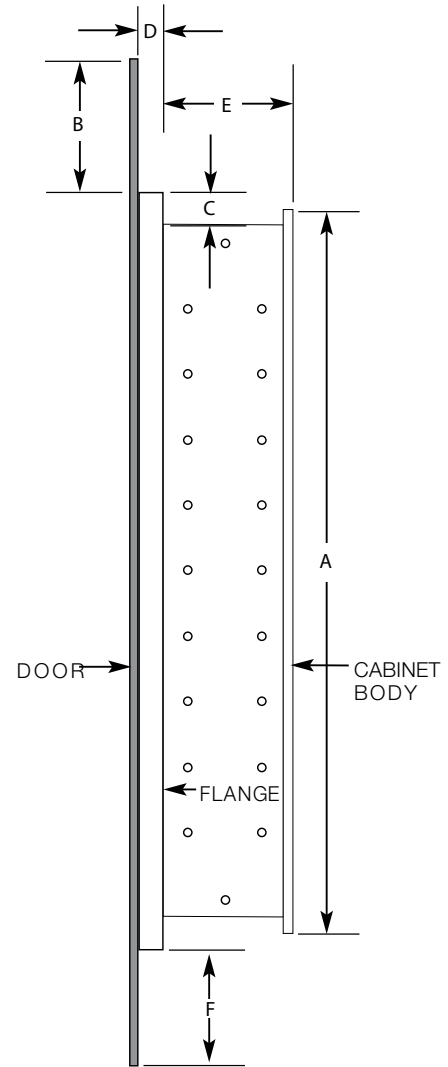

Double Arch Cabinets

- Single Door
- Recessed or Optional Surface Mount Kit*
- 1" Frameless Pattern Bevel Front Mirror
- Gray Satin Anodized Aluminum Construction
- Mirrored Back Interior
- Adjustable 1/4" Glass Shelves
- No Unsightly Hinges

Available in the following sizes:

Model No.	Overall Dimensions	Recessed Rough Wall Opening	Glass Shelf Depth	Body Width	Body Height (A)	B	C	D	E	F
SD1622DBA-BV	16" x 26"	14" x 18"	(2) 4"	13³/₄"	17³/₄"	3⁷/₈"	3⁸/₈"	3⁴/₄"	3⁷/₈"	3⁷/₈"
MSK-SD1622										
SD2026DBA-BV	20" x 32"	18" x 24"	(3) 4"	17³/₄"	23³/₄"	3⁷/₈"	3⁸/₈"	3⁴/₄"	3⁷/₈"	3⁷/₈"
MSK-SD2026										
SD2430BA-BV	24" x 38"	22" x 28"	(3) 4"	21³/₄"	27³/₄"	4⁷/₈"	3⁸/₈"	3⁴/₄"	3⁷/₈"	4⁷/₈"
MSK-SD2430										

Also available as Radiance Mirror (RM), see page 84
Can be shipped UPS or FedEx Ground w/foam packing