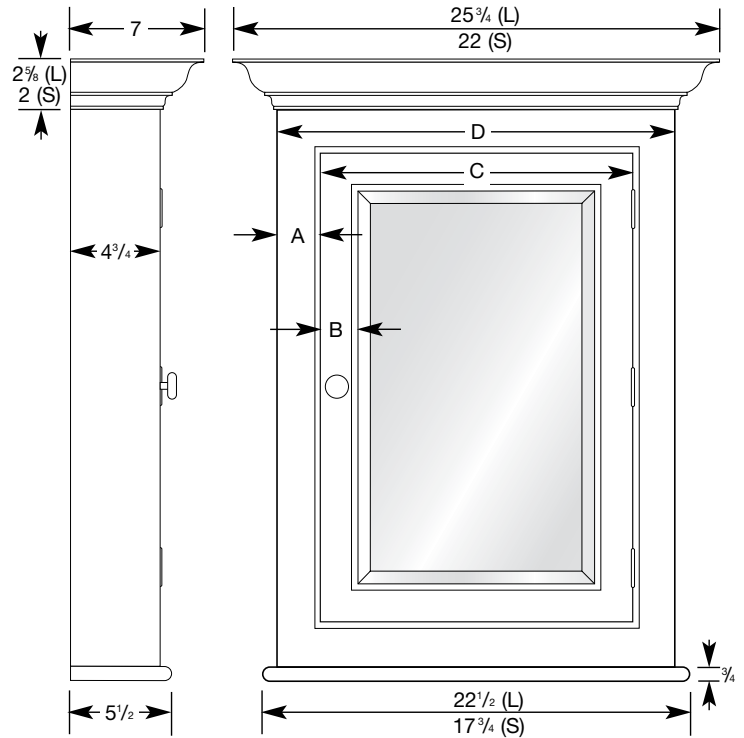

Wilshire I

- Single Door
- White or Biscuit Finish
- Surface Mount Only
- Top Crown Molding
- 3/4" Front Bevel Mirror
- Wood Construction
- 3 Adjustable High Polished 3/8" Glass Shelves
- Hinge Right Only
- Hardware is Satin Nickel

Model#	Finish	Size
WIL1-W-L	WHITE	LARGE
WIL1-B-L	BISCUIT	LARGE
WIL1-W-S	WHITE	SMALL
WIL1-B-S	BISCUIT	SMALL

All Hinges are 2" x 2-1/2"
Butt Hinge

Available in the following sizes:

Model No.	Overall Dimensions	Glass Shelf Depth	Mirror Size	A	B	C	D
WIL1-L	25³/₄" x 30¹/₈"	3¹/₄"	12³/₈" x 18³/₄"	2¹/₄"	2"	16¹/₂"	21"
WIL1-S	22" x 27¹/₈"	3¹/₄"	10⁷/₈" x 18⁷/₁₆"	1⁷/₈"	1⁹/₁₆"	14"	17³/₄"