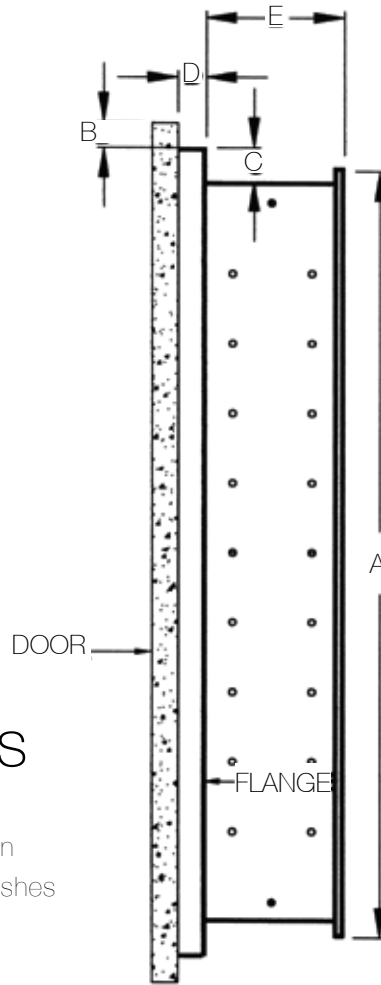

Shown in: Antique Gold (GD)