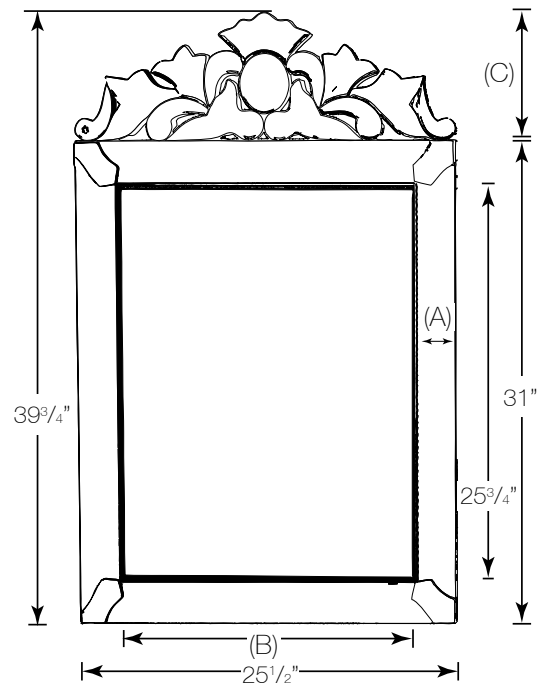

Radiance Venetian Medicine Cabinets Contemporary (C) or Traditional (T)

- Gray Satin Anodized Aluminum Construction
- Pivot Door Hinge System (no visible hinges)
- Recessed or Optional Surface Mount Kit*
- When Recessing Cabinet, Frame is Flush to the Wall
- 3 Mirror Design (Front, Back, Behind Doors)
- 3 Adjustable High Polished 3/8" Glass Shelves
- Contemporary- Hinge Left or Right (Reversible)
- Traditional- Must Specify Hinge Left or Right

Available in the following sizes:

Model No.	Overall Dimensions	Recessed Rough Wall Opening	Glass Shelf Depth	Mirror Size	A	B	C
SD RAD-C	27 1/4" x 33 1/4"	21" x 27"	3 1/8"	19 7/8" x 25 3/8"	3 5/8"	20 1/8"	—
SD RAD-T	25 1/2" x 39 3/4"	21" x 27"	3 1/8"	19 7/8" x 25 3/8"	2 3/4"	20 1/8"	8 3/4"

*MSK-RAD

*Optional Mirrored Side Kit w/ Surface Mount Hardware

Also available as Radiance Venetian Mirror, see page [80](#)