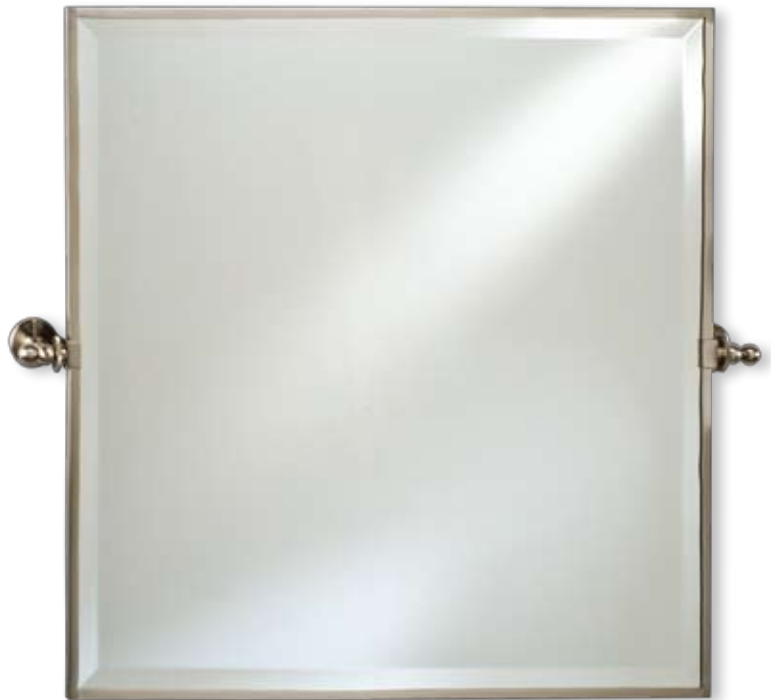

#RM-824 Square
Dimensions 24" X 24"
Shown in: Satin Nickel (SN)