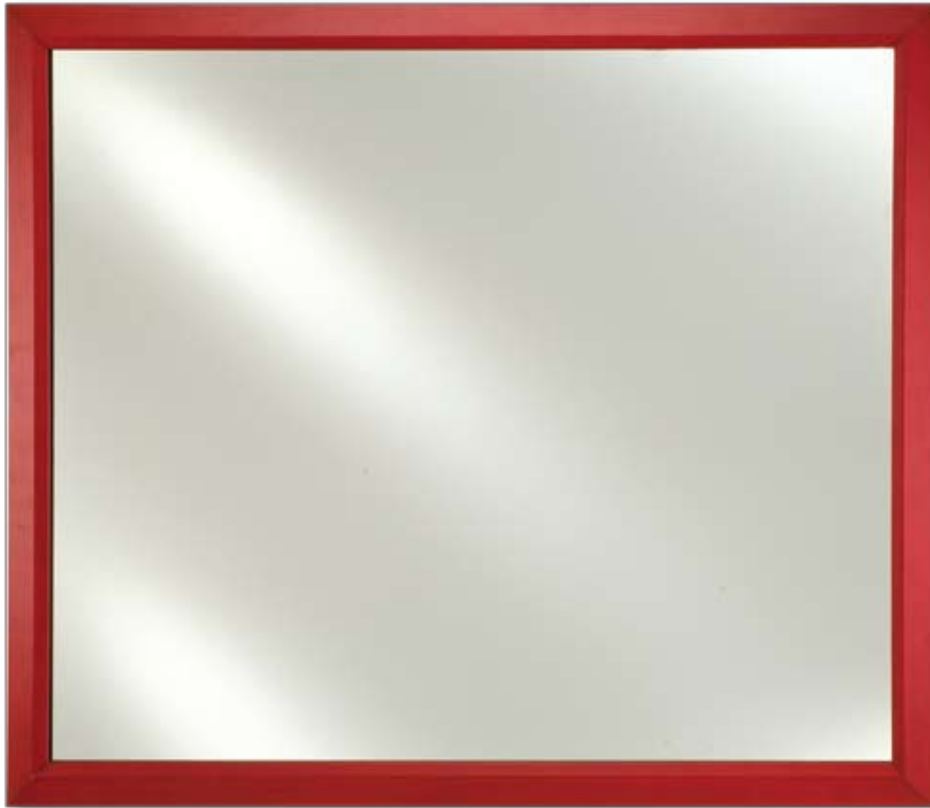

Shown in: Colorgrain - Red w/ Plain Mirror

Framed Wall Mirrors (FM)

Available in over 50 frame styles & finishes

- Plain Mirror
- 1" Bevel Mirror (optional)

Available in the following mirror sizes:

#1) 16"x 22" #2) 20"x 26" #3) 20"x 30" #4) 24"x 30" #5) 24"x 36"