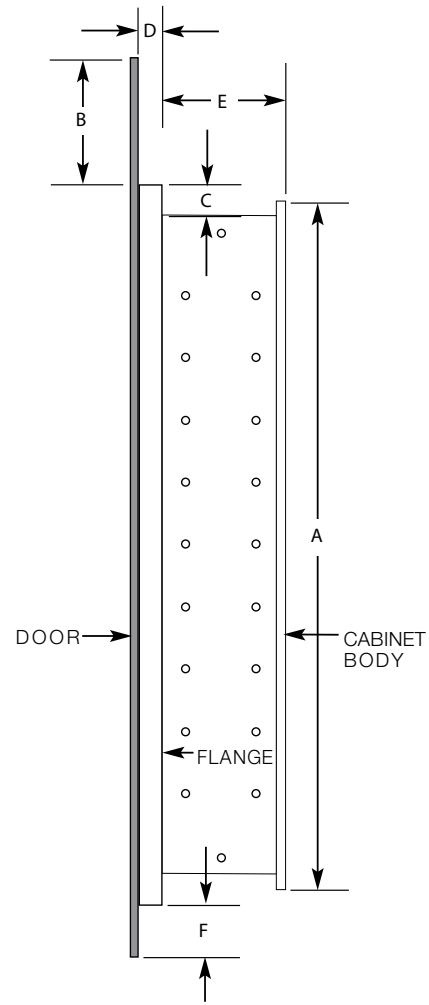

Scallop Top Cabinets

- Single Door
- Recessed or Optional Surface Mount Kit*
- 1" Frameless Pattern Bevel Front Mirror
- Gray Satin Anodized Aluminum Construction
- Mirrored Back Interior
- Adjustable 1/4" Glass Shelves
- No Unsightly Hinges

Note: Must specify if cabinet is hinged left or right.

Available in the following sizes:

Model No.	Overall Dimensions	Recessed Rough Wall Opening	Glass Shelf Depth	Body Width	Body Height (A)	B	C	D	E	F
SD1622SCA-BV	16" x 25"	14" x 18"	(2) 4"	13³/₄"	17³/₄"	4⁷/₈"	3⁸/₈"	3⁴/₄"	3⁷/₈"	1⁷/₈"
MSK-SD1622										
SD2026SCA-BV	20" x 30"	18" x 24"	(3) 4"	17³/₄"	23³/₄"	4⁷/₈"	3⁸/₈"	3⁴/₄"	3⁷/₈"	7⁸/₈"
MSK-SD2026										
SD2430SCA-BV	24" x 35"	22" x 28"	(3) 4"	21³/₄"	27³/₄"	5⁷/₈"	3⁸/₈"	3⁴/₄"	3⁷/₈"	7⁸/₈"
MSK-SD2430										

*Optional Mirrored Side Kit w/ Surface Mount Hardware

*Optional Mirrored Side Kit w/ Surface Mount Hardware

*Optional Mirrored Side Kit w/ Surface Mount Hardware

Also available as Radiance Mirror (RM), see page 84
Can be shipped UPS or FedEx Ground w/foam packing