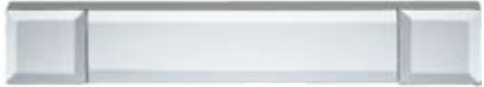

Frame Group #4 2" Frame

Jewel Cut Bevel

Price Group D

Baguette
Beveled Mirrors