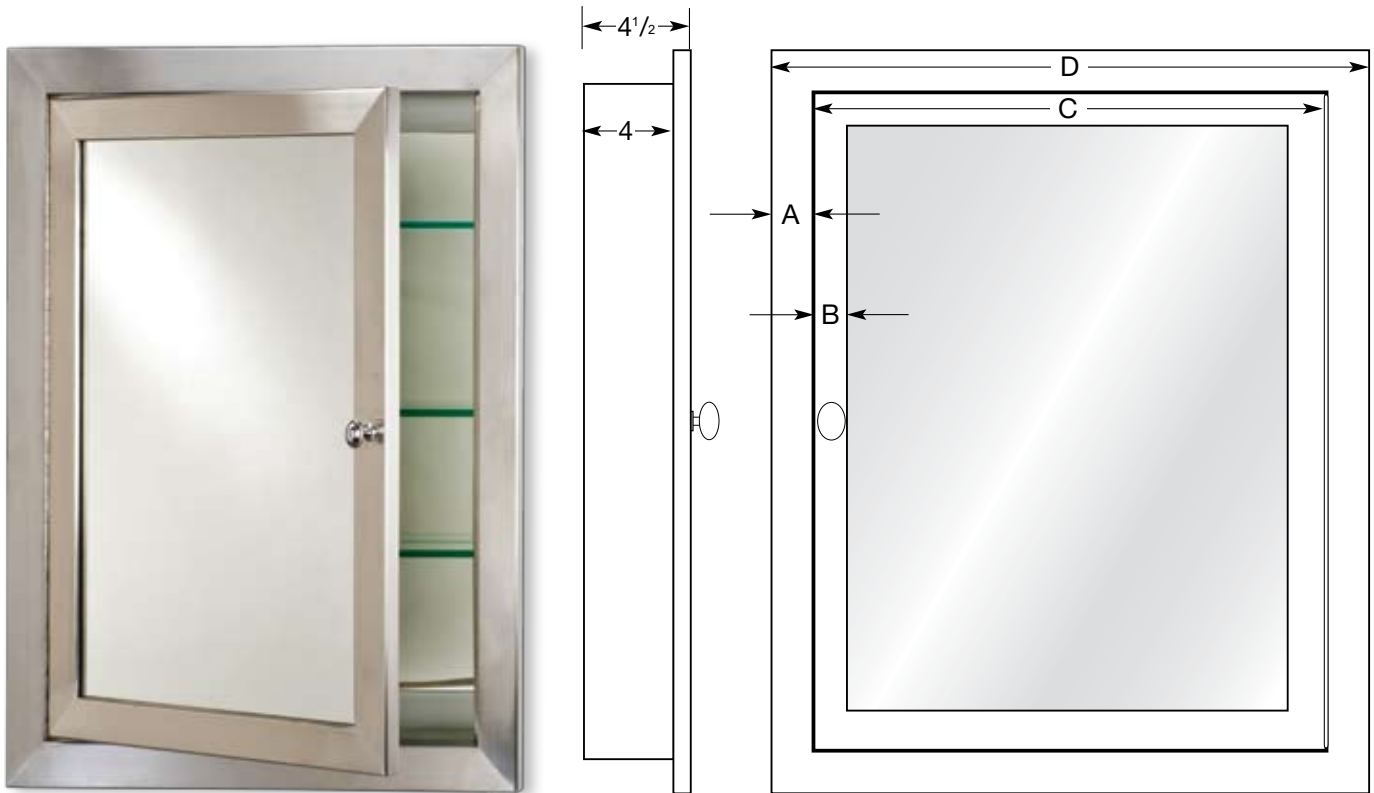

Shown in: Satin

The Metro Stainless Steel Framed Medicine Cabinets

- Available in Polished (P) or Satin (S) finishes
- Recessed or Optional Surface Mount Kit*
- 3 High Polished 3/8" adjustable glass shelves
- Hinge Left or Right (Reversible)

Model#	Finish	Size
MET-S-L	SATIN	LARGE
MET-P-L	POLISHED	LARGE
MET-S-S	SATIN	SMALL
MET-P-S	POLISHED	SMALL

Available in the following sizes:

Model No.	Overall Dimensions	Recessed Rough Wall Opening	Glass Shelf Depth	Mirror Size	A	B	C	D
MET-L	25" x 31"	22" x 28"	3/8"	17" x 23"	1 7/8"	1 3/4"	20 3/4"	25"
MSK-MET-L								
MET-S	20" x 28"	18" x 25 3/4"	3/8"	13 3/4" x 21 3/4"	1 1/2"	1 1/2"	17"	20"
MSK-MET-S								

*Optional Mirrored Side Kit w/ Surface Mount Hardware

*Optional Mirrored Side Kit w/ Surface Mount Hardware