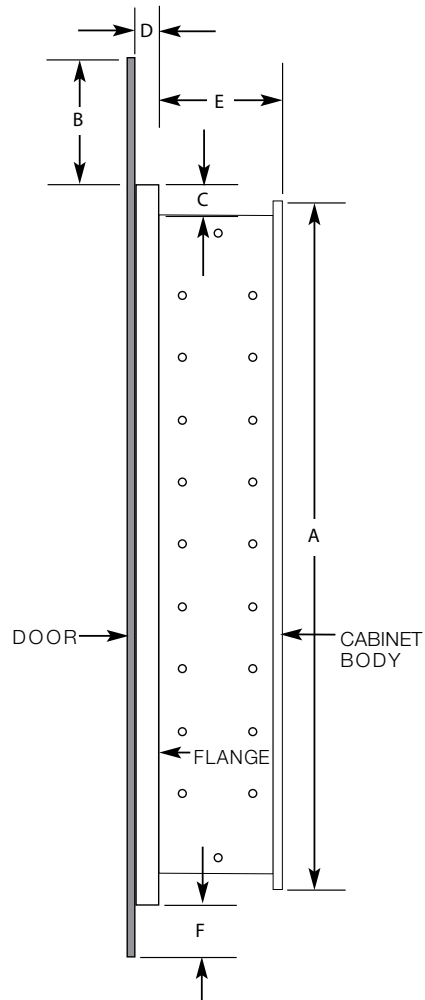

Arch Top Cabinets

- Single Door
- Recessed or Optional Surface Mount Kit*
- 1" Frameless Pattern Bevel Front Mirror
- Gray Satin Anodized Aluminum Construction
- Mirrored Back Interior
- Adjustable 1/4" Glass Shelves
- No Unsightly Hinges

Note: Must specify if cabinet is hinged left or right.

Available in the following sizes:

Model No.	Overall Dimensions	Recessed Rough Wall Opening	Glass Shelf Depth	Body Width	Body Height (A)	B	C	D	E	F
SD1622ARC-BV	16" x 25"	14" x 18"	(2) 4"	13³/₄"	17³/₄"	4⁷/₈"	3⁵/₈"	3/4"	3⁷/₈"	1⁷/₈"
MSK-SD1622										*Optional Mirrored Side Kit w/ Surface Mount Hardware
SD2026ARC-BV	20" x 30"	18" x 24"	(3) 4"	17³/₄"	23³/₄"	4⁷/₈"	3⁵/₈"	3/4"	3⁷/₈"	7/8"
MSK-SD2026										*Optional Mirrored Side Kit w/ Surface Mount Hardware
SD2430ARC-BV	24" x 35"	22" x 28"	(3) 4"	21³/₄"	27³/₄"	5⁷/₈"	3⁵/₈"	3/4"	3⁷/₈"	7/8"
MSK-SD2430										*Optional Mirrored Side Kit w/ Surface Mount Hardware

Also available as Radiance Mirror (RM), see page 84
Can be shipped UPS or FedEx Ground w/foam packing