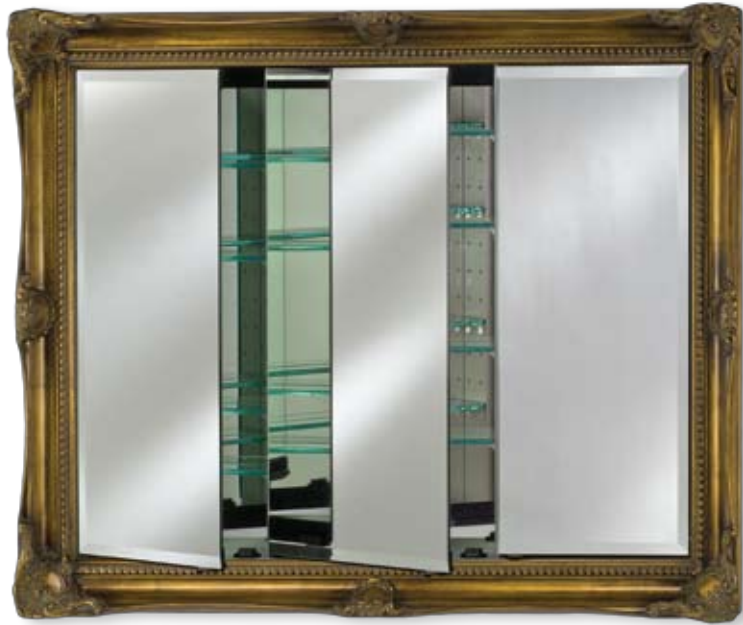

Shown in: Royale - Burnished Gold

Vanderbilt

Triple Door Cabinet Medium

- 4" Wood Frame w/ Decorative Finishes Corner
- Gray Anodized Aluminum Cabinet Construction
- Pivot door hinge system (no visible hinges)
- Recessed or Optional Surface Mount Kit*
- When recessing cabinet, frame is flush to the wall
- 3 Mirror Design (Front, Back, Behind Doors)
- 9 Adjustable High Polished 3/8" Glass Shelves
- Hinge Left Or Right (Reversible)

Available in the following styles, sizes & finishes:

Model No.	Overall Dimensions	Recessed Rough Wall Opening	Description / Style	Finish
TD4234BARGD	42"x34"	34½"x 27"	Triple Door-Baroque	Antique Gold
TD4234BARSV	42"x34"	34½"x 27"	Triple Door-Baroque	Antique Silver
TD4234DECGD	42"x34"	34½"x 27"	Triple Door-Decor	Antique Gold
TD4234DECSV	42"x34"	34½"x 27"	Triple Door-Decor	Antique Silver
TD4234ROYBG	42"x34"	34½"x 27"	Triple Door-Royale	Ant. Burnished Gold
TD4234ROYSV	42"x34"	34½"x 27"	Triple Door-Royale	Antique Silver
MSK-34			*Optional Mirrored Side Kit w/ Surface Mount Hardware	

Note 1. Optional 8" - 5x magnifying mirror available #MM
Also available as Estate Collection (EC) Wall Mirrors, see page [76](#)