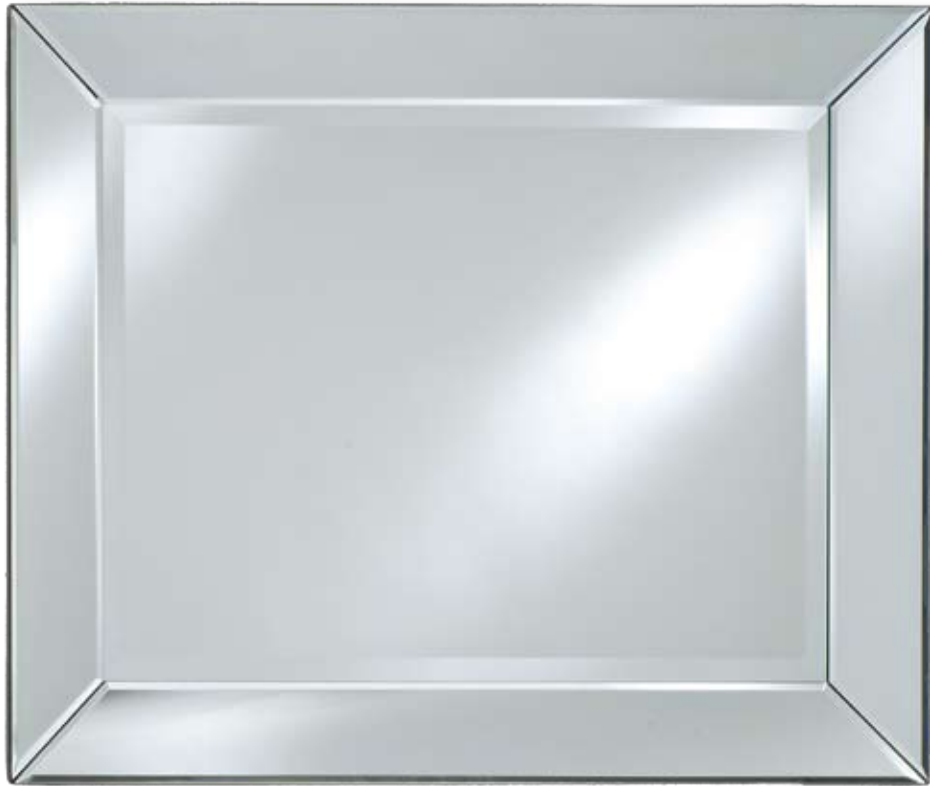

* Can be hung Vertical or Horizontal

** Also available as Medicine Cabinets, see page [60-61](#)

#RM-101 / 26" x 41"

Radiancance Venetian

#RM-102
Dimensions 33"

#RM-104
Dimensions 20" x 32"

#RM-103
Dimensions 26" x 36"

Radiance Venetian

#RM-105*
Dimensions 29" x 42"

#RM-106
Dimensions 24"

#RM-107*
Dimensions 30" x 24"

#RM-108*
Dimensions 36" x 30"

*Can be hung Vertical or Horizontal

Radiance Frameless Bevel Wall Mirrors

All Radiance Wall Mirrors come with 1/2" thick wood strip with two eyelet hooks mounted on back of mirror for proper hanging. All mirrors are vertically hung. If you want to hang horizontal you must clearly specify.