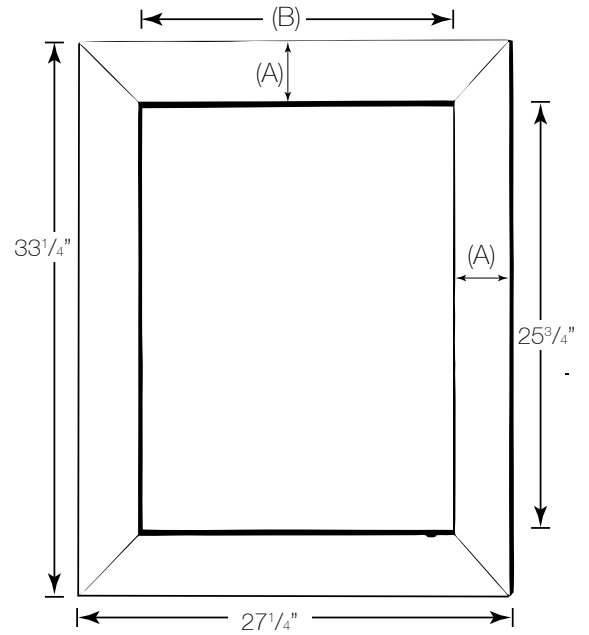

Radiance Venetian Medicine Cabinets Contemporary (C) or Traditional (T)

- Gray Satin Anodized Aluminum Construction
- Pivot Door Hinge System (no visible hinges)
- Recessed or Optional Surface Mount Kit*
- When Recessing Cabinet, Frame is Flush to the Wall
- 3 Mirror Design (Front, Back, Behind Doors)
- 3 Adjustable High Polished 3/8" Glass Shelves
- Contemporary- Hinge Left or Right (Reversible)
- Traditional- Must Specify Hinge Left or Right

Available in the following sizes:

Model No.	Overall Dimensions	Recessed Rough Wall Opening	Glass Shelf Depth	Mirror Size	A	B	C
SD RAD-C	27 1/4" x 33 1/4"	21" x 27"	3 1/8"	19 7/8" x 25 3/8"	3 5/8"	20 1/8"	—
SD RAD-T	25 1/2" x 39 3/4"	21" x 27"	3 1/8"	19 7/8" x 25 3/8"	2 3/4"	20 1/8"	8 3/4"

*MSK-RAD

*Optional Mirrored Side Kit w/ Surface Mount Hardware

Also available as Radiance Venetian Mirror, see page [80](#)