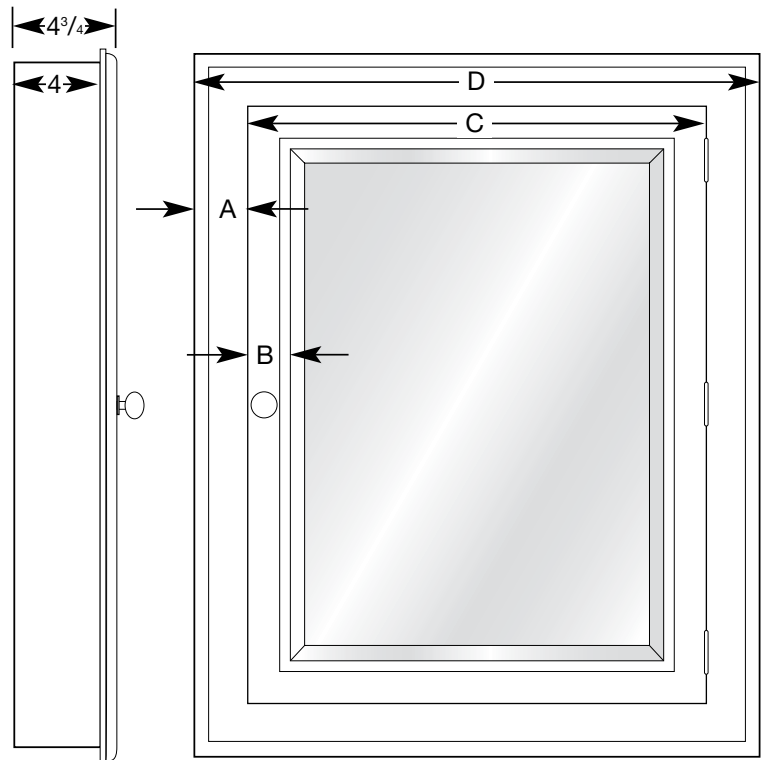

Devon I

- Single Door
- White or Biscuit Finish
- Fully Flush to the wall when Recessed
- Finished sides allow for Surface Mounting
- 3/4" Front Bevel Mirror
- Wood Construction
- 3 Adjustable High Polished 3/8" Glass Shelves
- Hinge Left or Right (Reversible)
- Hardware is Satin Nickel

Model#	Finish	Size
DEV1-W-L	WHITE	LARGE
DEV1-B-L	BISCUIT	LARGE
DEV1-W-S	WHITE	SMALL
DEV1-B-S	BISCUIT	SMALL

All Hinges are 2" x 2-1/2"
Butt Hinge

Available in the following sizes:

Model No.	Overall Dimensions	Recessed Rough Wall Opening	Glass Shelf Depth	Mirror Size	A	B	C	D
DEV1-L	25$\frac{1}{4}$" x 33"	24" x 31$\frac{3}{4}$"	3$\frac{1}{4}$"	16$\frac{1}{2}$" x 24$\frac{1}{4}$"	2$\frac{1}{4}$"	2"	20$\frac{5}{8}$"	25$\frac{1}{4}$"
DEV1-S	22" x 29$\frac{1}{8}$"	20$\frac{3}{4}$" x 27$\frac{7}{8}$"	3$\frac{1}{4}$"	13$\frac{1}{8}$" x 22$\frac{1}{4}$"	1$\frac{7}{8}$"	1$\frac{9}{16}$"	16$\frac{1}{4}$"	22"