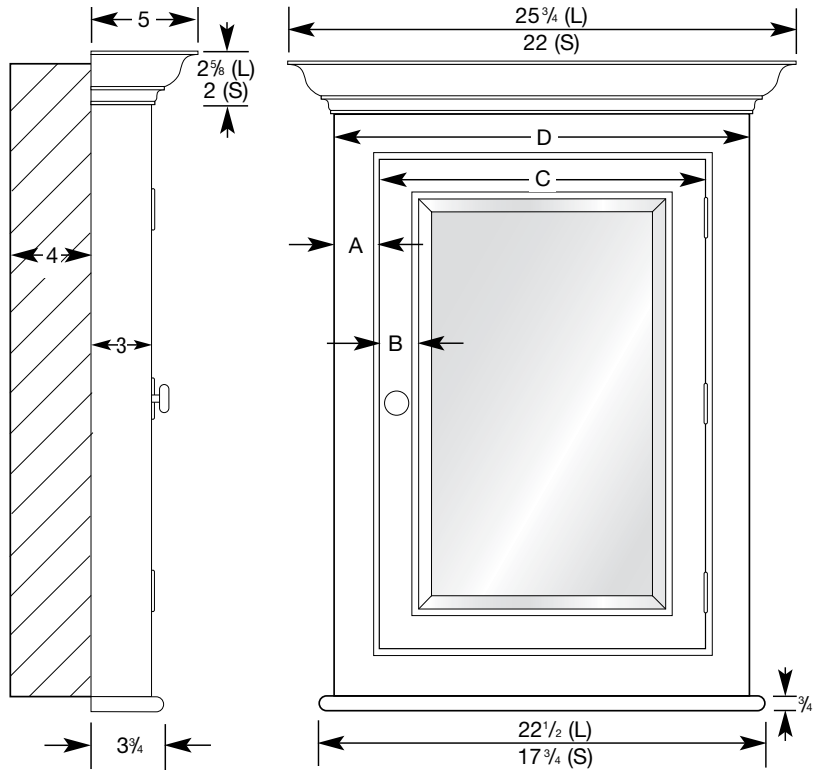

Wilshire II

7" Deep
Semi Recessed
4" recessed/ 3" outside

- Single Door
- Semi Recessed
- White or Biscuit Finish
- Top Crown Molding
- 3/4" Front Bevel Mirror
- Wood Construction
- 3 Adjustable High Polished 3/8" Glass Shelves
- Hinge Right Only
- Hardware is Satin Nickel

Model#	Finish	Size
WIL2-W-L	WHITE	LARGE
WIL2-B-L	BISCUIT	LARGE
WIL2-W-S	WHITE	SMALL
WIL2-B-S	BISCUIT	SMALL

All Hinges are 2" x 2 1/2"
Butt Hinge

Available in the following sizes:

Model No.	Overall Dimensions	Recessed Rough Wall Opening	Glass Shelf Depth	Mirror Size	A	B	C	D
WIL2-L	25 3/4" x 30 1/8"	20 1/2" x 29 1/8"	5 1/2"	12 3/8" x 18 3/4"	2 1/4"	2"	16 1/2"	21"
WIL2-S	22" x 27 1/8"	17" x 26"	5 1/2"	10 7/8" x 18 7/16"	1 7/8"	1 9/16"	14"	17 3/4"