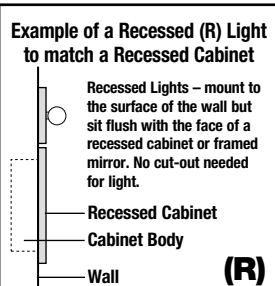

Traditional Light Bars (LT) Uses standard medium base light bulbs up to 60W per socket.

		(R)	(SM)	(R)	(SM)	(R)	(SM)	(R)	(SM)	(R)	(SM)
ups LT 17"	2	$380	$465	$405	$485	$425	$515	$435	$530	$475	$605
ups LT 20"	3	$430	$520	$440	$535	$455	$540	$465	$560	$585	$675
ups LT 24"	3	$460	$545	$470	$565	$480	$570	$495	$585	$625	$715
ups LT 27"	4	$470	$565	$490	$575	$495	$585	$510	$600	$675	$765
ups LT 31"	4	$500	$620	$515	$630	$530	$645	$540	$655	$715	$845
LT 33"/34"	4	$520	$630	$535	$650	$540	$655	$560	$675	$755	$960
LT 38"	4	$545	$660	$580	$700	$590	$705	$600	$720	$825	$970
LT 44"	5	$580	$700	$625	$740	$630	$780	$650	$760	$865	$995
LT 47"	5	$655	$765	$675	$790	$680	$795	$695	$810	$930	$1,035

• Backplates and hardware for lights are available in polished brass (BR), polished chrome (CR) or satin nickel (SN) (please specify when ordering). • Up to 60 watts per socket. • Custom sizes available. Fax for net quote.

Side Sconce (ST) Uses standard medium base light bulbs up to 60W per socket.

ups ST	1	$195	$220	$260	$300	$390

• Backplates and hardware for lights are available in polished brass (BR), polished chrome (CR) or satin nickel (SN) (please specify when ordering). • Up to 60 watts per socket.

Framed Mirrors (FM)

Product Code	Mirror Size without Frame*	Size #	Description	Price Group A	Price Group B	Price Group C	Price Group D	Price Group E	Polished Edge (PED)	Frameless Bevel (FBV)
									Price Group F	Price Group G
ups FM	16" x 22"	#1	Plain Mirror	$180	$205	$260	$300	$475	$195	N/A
ups FM	20" x 26"	#2	Plain Mirror	$210	$240	$290	$370	$540	$230	N/A
ups FM	20" x 30"	#3	Plain Mirror	$245	$280	$315	$435	$610	$240	N/A
ups FM	24" x 30"	#4	Plain Mirror	$280	$305	$380	$495	$665	$255	N/A
ups FM	24" x 36"	#5	Plain Mirror	$305	$330	$455	$565	$700	$310	N/A
ups FM/BV	16" x 22"	#1	1" Bevel - (BV)	$260	$320	$380	$465	$585	N/A	$220
ups FM/BV	20" x 26"	#2	1" Bevel - (BV)	$305	$370	$435	$530	$665	N/A	$260
ups FM/BV	20" x 30"	#3	1" Bevel - (BV)	$370	$440	$495	$600	$760	N/A	$280
ups FM/BV	24" x 30"	#4	1" Bevel - (BV)	$440	$500	$565	$670	$825	N/A	$290
ups FM/BV	24" x 36"	#5	1" Bevel - (BV)	$485	$570	$650	$720	$895	N/A	$340

*Frame will add to overall dimensions. See specifications for exact outside dimension by frame style.

• Custom sizes available. Fax for net price quote. ups UPS and FedEx Ground require a $25 per box foam packing fee. ❖ PAGE 9