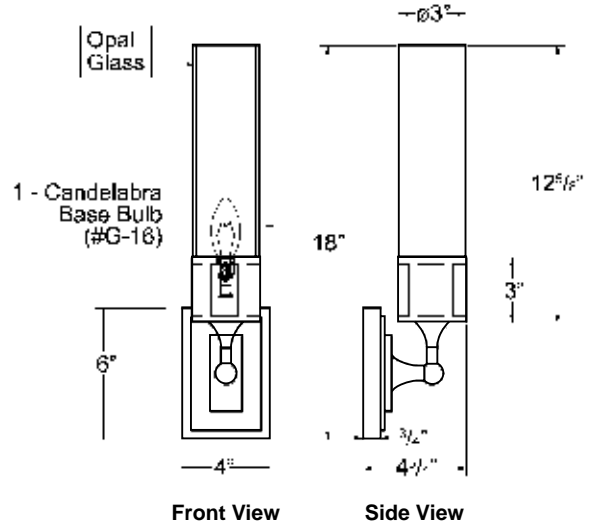

Product Code	Finish	Overall Dimensions	Bulb / Maximum Wattage	List Price
LS-REM-CR	Polished Chrome	Width: 4" Height: 18" Depth: 4³/₄" (projects from the wall)	1 (#G-16) Candelabra Bulb (up to 60W)	$295 ea.
LS-REM-SN	Satin Nickel