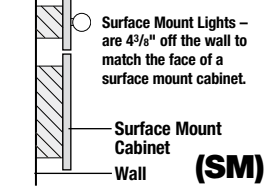

Example of a Surface Mount (SM) Light to match a Surface Mount Cabinet

Contemporary Light Bars (LC) Uses Candelabra base light bulbs (#G-16) up to 60W per socket.

		(R)	(SM)	(R)	(SM)	(R)	(SM)	(R)	(SM)	(R)	(SM)	
ups	LC 17"	3	$220	$305	$240	$320	$260	$340	$275	$370	$315	$400
ups	LC 20"	3	$260	$345	$275	$370	$295	$380	$300	$395	$420	$510
ups	LC 24"	3	$295	$380	$305	$400	$315	$405	$325	$420	$460	$555
ups	LC 27"	4	$305	$400	$315	$410	$330	$425	$350	$430	$510	$590
ups	LC 31"	4	$330	$455	$350	$465	$370	$475	$380	$485	$565	$670
	LC 33"/34"	4	$350	$480	$370	$485	$380	$490	$400	$515	$595	$715
	LC 38"	4	$400	$520	$410	$525	$430	$540	$435	$560	$665	$770
	LC 44"	5	$435	$550	$455	$570	$465	$585	$485	$595	$715	$830
	LC 47"	5	$485	$605	$500	$620	$515	$625	$530	$645	$760	$890

Traditional Light Bars (LT) Uses standard medium base light bulbs up to 60W per socket.

		(R)	(SM)	(R)	(SM)	(R)	(SM)	(R)	(SM)	(R)	(SM)	
ups	LT 17"	2	$380	$465	$405	$485	$425	$515	$435	$530	$475	$605
ups	LT 20"	3	$430	$520	$440	$535	$455	$540	$465	$560	$585	$675
ups	LT 24"	3	$460	$545	$470	$565	$480	$570	$495	$585	$625	$715
ups	LT 27"	4	$470	$565	$490	$575	$495	$585	$510	$600	$675	$765
ups	LT 31"	4	$500	$620	$515	$630	$530	$645	$540	$655	$715	$845
	LT 33"/34"	4	$520	$630	$535	$650	$540	$655	$560	$675	$755	$960
	LT 38"	4	$545	$660	$580	$700	$590	$705	$600	$720	$825	$970
	LT 44"	5	$580	$700	$625	$740	$630	$780	$650	$760	$865	$995
	LT 47"	5	$655	$765	$675	$790	$680	$795	$695	$810	$930	$1,035

- Backplates and hardware for lights are available in polished brass (BR), polished chrome (CR) or satin nickel (SN) (please specify when ordering).
- Up to 60 watts per socket.
- Custom sizes available. Fax for net quote.

Side Sconce (ST) Uses standard medium base light bulbs up to 60W per socket.

ups	ST	1	$195	$220	$260	$300	$390

- Backplates and hardware for lights are available in polished brass (BR), polished chrome (CR) or satin nickel (SN) (please specify when ordering).
- Up to 60 watts per socket.