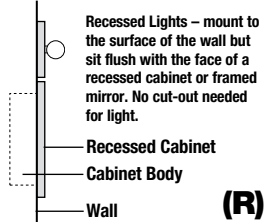

Example of a Recessed (R) Light to match a Recessed Cabinet