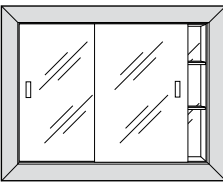

Glider Door (GD) No Front Bevel Mirror

GD 27x21	24" x 18"	$780	$820	$885	$930	$990	$75	$75
GD 33x23	30" x 20"	$885	$935	$1,010	$1,055	$1,125	$80	$75