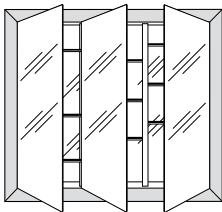

Triple Door (TD) Standard 3/4" Front Perimeter Bevel Mirror

TD 34x30	31" x 27"	$1,390	$1,450	$1,485	$1,575	$1,665	$100	$75
TD 38x30	34¹/₂" x 27"	$1,595	$1,675	$1,742	$1,830	$1,930	$100	$75
TD 44x30	41¹/₄" x 27"	$1,674	$1,750	$1,820	$1,900	$1,975	$100	$75
TD 47x36	43³/₄" x 33"	$1,780	$1,810	$1,940	$2,035	$2,170	$120	$75