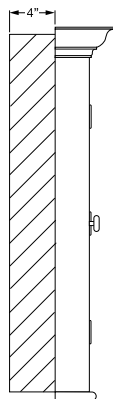

(Hinge Right only)

Wilshire II (2 Sizes & 2 Finishes)				
Single Door, satin white or satin biscuit, 7" DEEP, SEMI RECESSED (4" in/3" out) bath cabinet:				
WIL2-W-L (Large)	25³/₄" x 30¹/₈"	20¹/₂" x 29¹/₈"	White	$960
WIL2-B-L (Large)	25³/₄" x 30¹/₈"	20¹/₂" x 29¹/₈"	Biscuit	$985
WIL2-W-S (Small)	22" x 27¹/₈"	17" x 26"	White	$915
WIL2-B-S (Small)	22" x 27¹/₈"	17" x 26"	Biscuit	$940