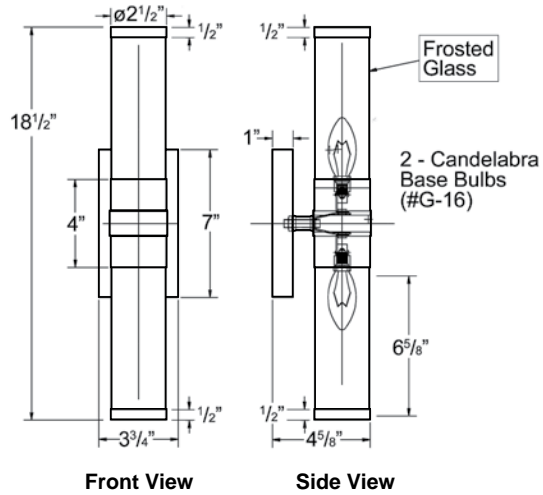

Decorative Sconces

BEEKMAN

Product Code	Finish	Overall Dimensions	Bulb / Maximum Wattage	List Price
LS-BEE-CR	Polished Chrome	Width: $3\frac{3}{4}''$ Height: $18\frac{1}{2}''$ Depth: $4\frac{5}{8}''$ (projects from the wall)	2 (#G-16) Candelabra Bulbs (up to 60W per socket)	$325 ea.
LS-BEE-SN	Satin Nickel