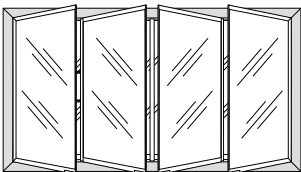

Four Door (FD) Standard 3/4" Front Perimeter Bevel Mirror

FD 58x30	54³/₄" x 27"	$2,220	$2,300	$2,390	$2,525	$2,665	$100	$75
FD 63x36	59³/₄" x 33"	$2,394	$2,500	$2,585	$2,690	$2,880	$120	$75