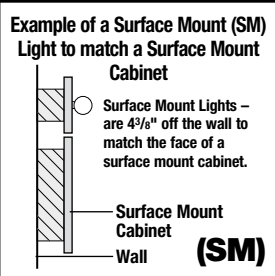

Traditional Light Bars (LT) Uses standard medium base light bulbs up to 60W per socket.

		(R)	(SM)	(R)	(SM)	(R)	(SM)	(R)	(SM)	(R)	(SM)
ups LT 17"	2	$380	$465	$405	$485	$425	$515	$435	$530	$475	$605
ups LT 20"	3	$430	$520	$440	$535	$455	$540	$465	$560	$585	$675
ups LT 24"	3	$460	$545	$470	$565	$480	$570	$495	$585	$625	$715
ups LT 27"	4	$470	$565	$490	$575	$495	$585	$510	$600	$675	$765
ups LT 31"	4	$500	$620	$515	$630	$530	$645	$540	$655	$715	$845
LT 33"/34"	4	$520	$630	$535	$650	$540	$655	$560	$675	$755	$960
LT 38"	4	$545	$660	$580	$700	$590	$705	$600	$720	$825	$970
LT 44"	5	$580	$700	$625	$740	$630	$780	$650	$760	$865	$995
LT 47"	5	$655	$765	$675	$790	$680	$795	$695	$810	$930	$1,035

• Backplates and hardware for lights are available in polished brass (BR), polished chrome (CR) or satin nickel (SN) (please specify when ordering). • Up to 60 watts per socket. • Custom sizes available. Fax for net quote.

Side Sconce (ST) Uses standard medium base light bulbs up to 60W per socket.

ups ST	1	$195	$220	$260	$300	$390

• Backplates and hardware for lights are available in polished brass (BR), polished chrome (CR) or satin nickel (SN) (please specify when ordering). • Up to 60 watts per socket.

Framed Mirrors (FM)

Product Code	Mirror Size without Frame*	Size #	Description	Price Group A	Price Group B	Price Group C	Price Group D	Price Group E	Polished Edge (PED)	Frameless Bevel (FBV)
									Price Group F	Price Group G
ups FM	16" x 22"	#1	Plain Mirror	$180	$205	$260	$300	$475	$195	N/A
ups FM	20" x 26"	#2	Plain Mirror	$210	$240	$290	$370	$540	$230	N/A
ups FM	20" x 30"	#3	Plain Mirror	$245	$280	$315	$435	$610	$240	N/A
ups FM	24" x 30"	#4	Plain Mirror	$280	$305	$380	$495	$665	$255	N/A
ups FM	24" x 36"	#5	Plain Mirror	$305	$330	$455	$565	$700	$310	N/A
ups FM/BV	16" x 22"	#1	1" Bevel - (BV)	$260	$320	$380	$465	$585	N/A	$220
ups FM/BV	20" x 26"	#2	1" Bevel - (BV)	$305	$370	$435	$530	$665	N/A	$260
ups FM/BV	20" x 30"	#3	1" Bevel - (BV)	$370	$440	$495	$600	$760	N/A	$280
ups FM/BV	24" x 30"	#4	1" Bevel - (BV)	$440	$500	$565	$670	$825	N/A	$290
ups FM/BV	24" x 36"	#5	1" Bevel - (BV)	$485	$570	$650	$720	$895	N/A	$340

*Frame will add to overall dimensions. See specifications for exact outside dimension by frame style.

• Custom sizes available. Fax for net price quote. ups UPS and FedEx Ground require a $25 per box foam packing fee. ❖ PAGE 9