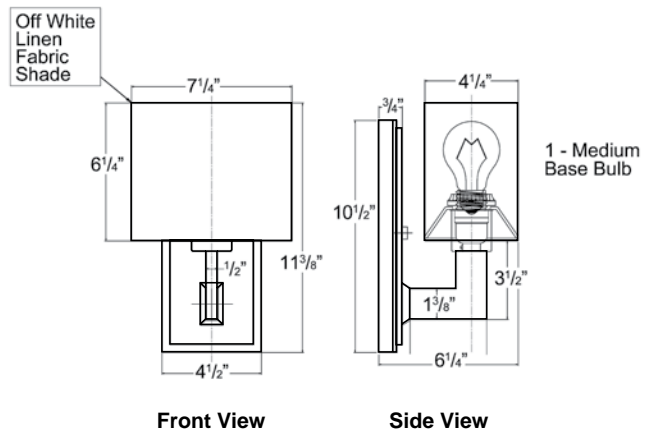

SAVOY

Product Code	Finish	Overall Dimensions	Bulb / Maximum Wattage	List Price
LS-SAV-CR	Polished Chrome	Width: 7¹/₄" Height: 11³/₈" Depth: 6¹/₄" (projects from the wall)	1 Medium Bulb (up to 60W)	$275 ea.
LS-SAV-SN	Satin Nickel			

NOTE: Light bulbs not included.

UPS and FedEx Ground require a $25 per box foam packing fee.