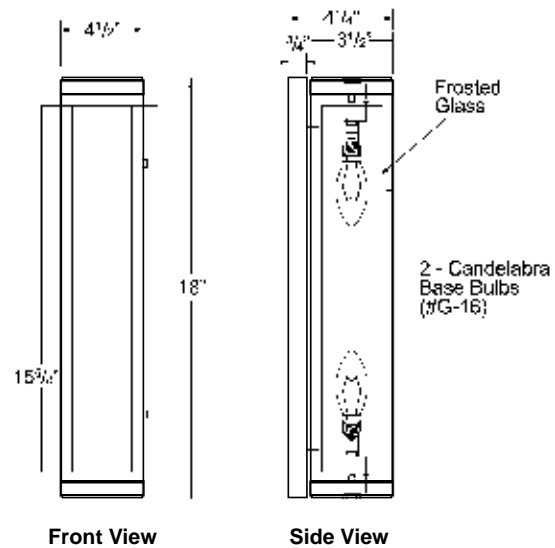

METRO

Product Code	Finish	Overall Dimensions	Bulb / Maximum Wattage	List Price
LS-MET-CR	Polished Chrome	Width: $4\frac{1}{2}''$ Height: $18''$ Depth: $4\frac{1}{4}''$ (projects from the wall)	2 (#G-16) Candelabra Bulbs (up to 60W per socket)	$350 ea.
LS-MET-SN	Satin Nickel