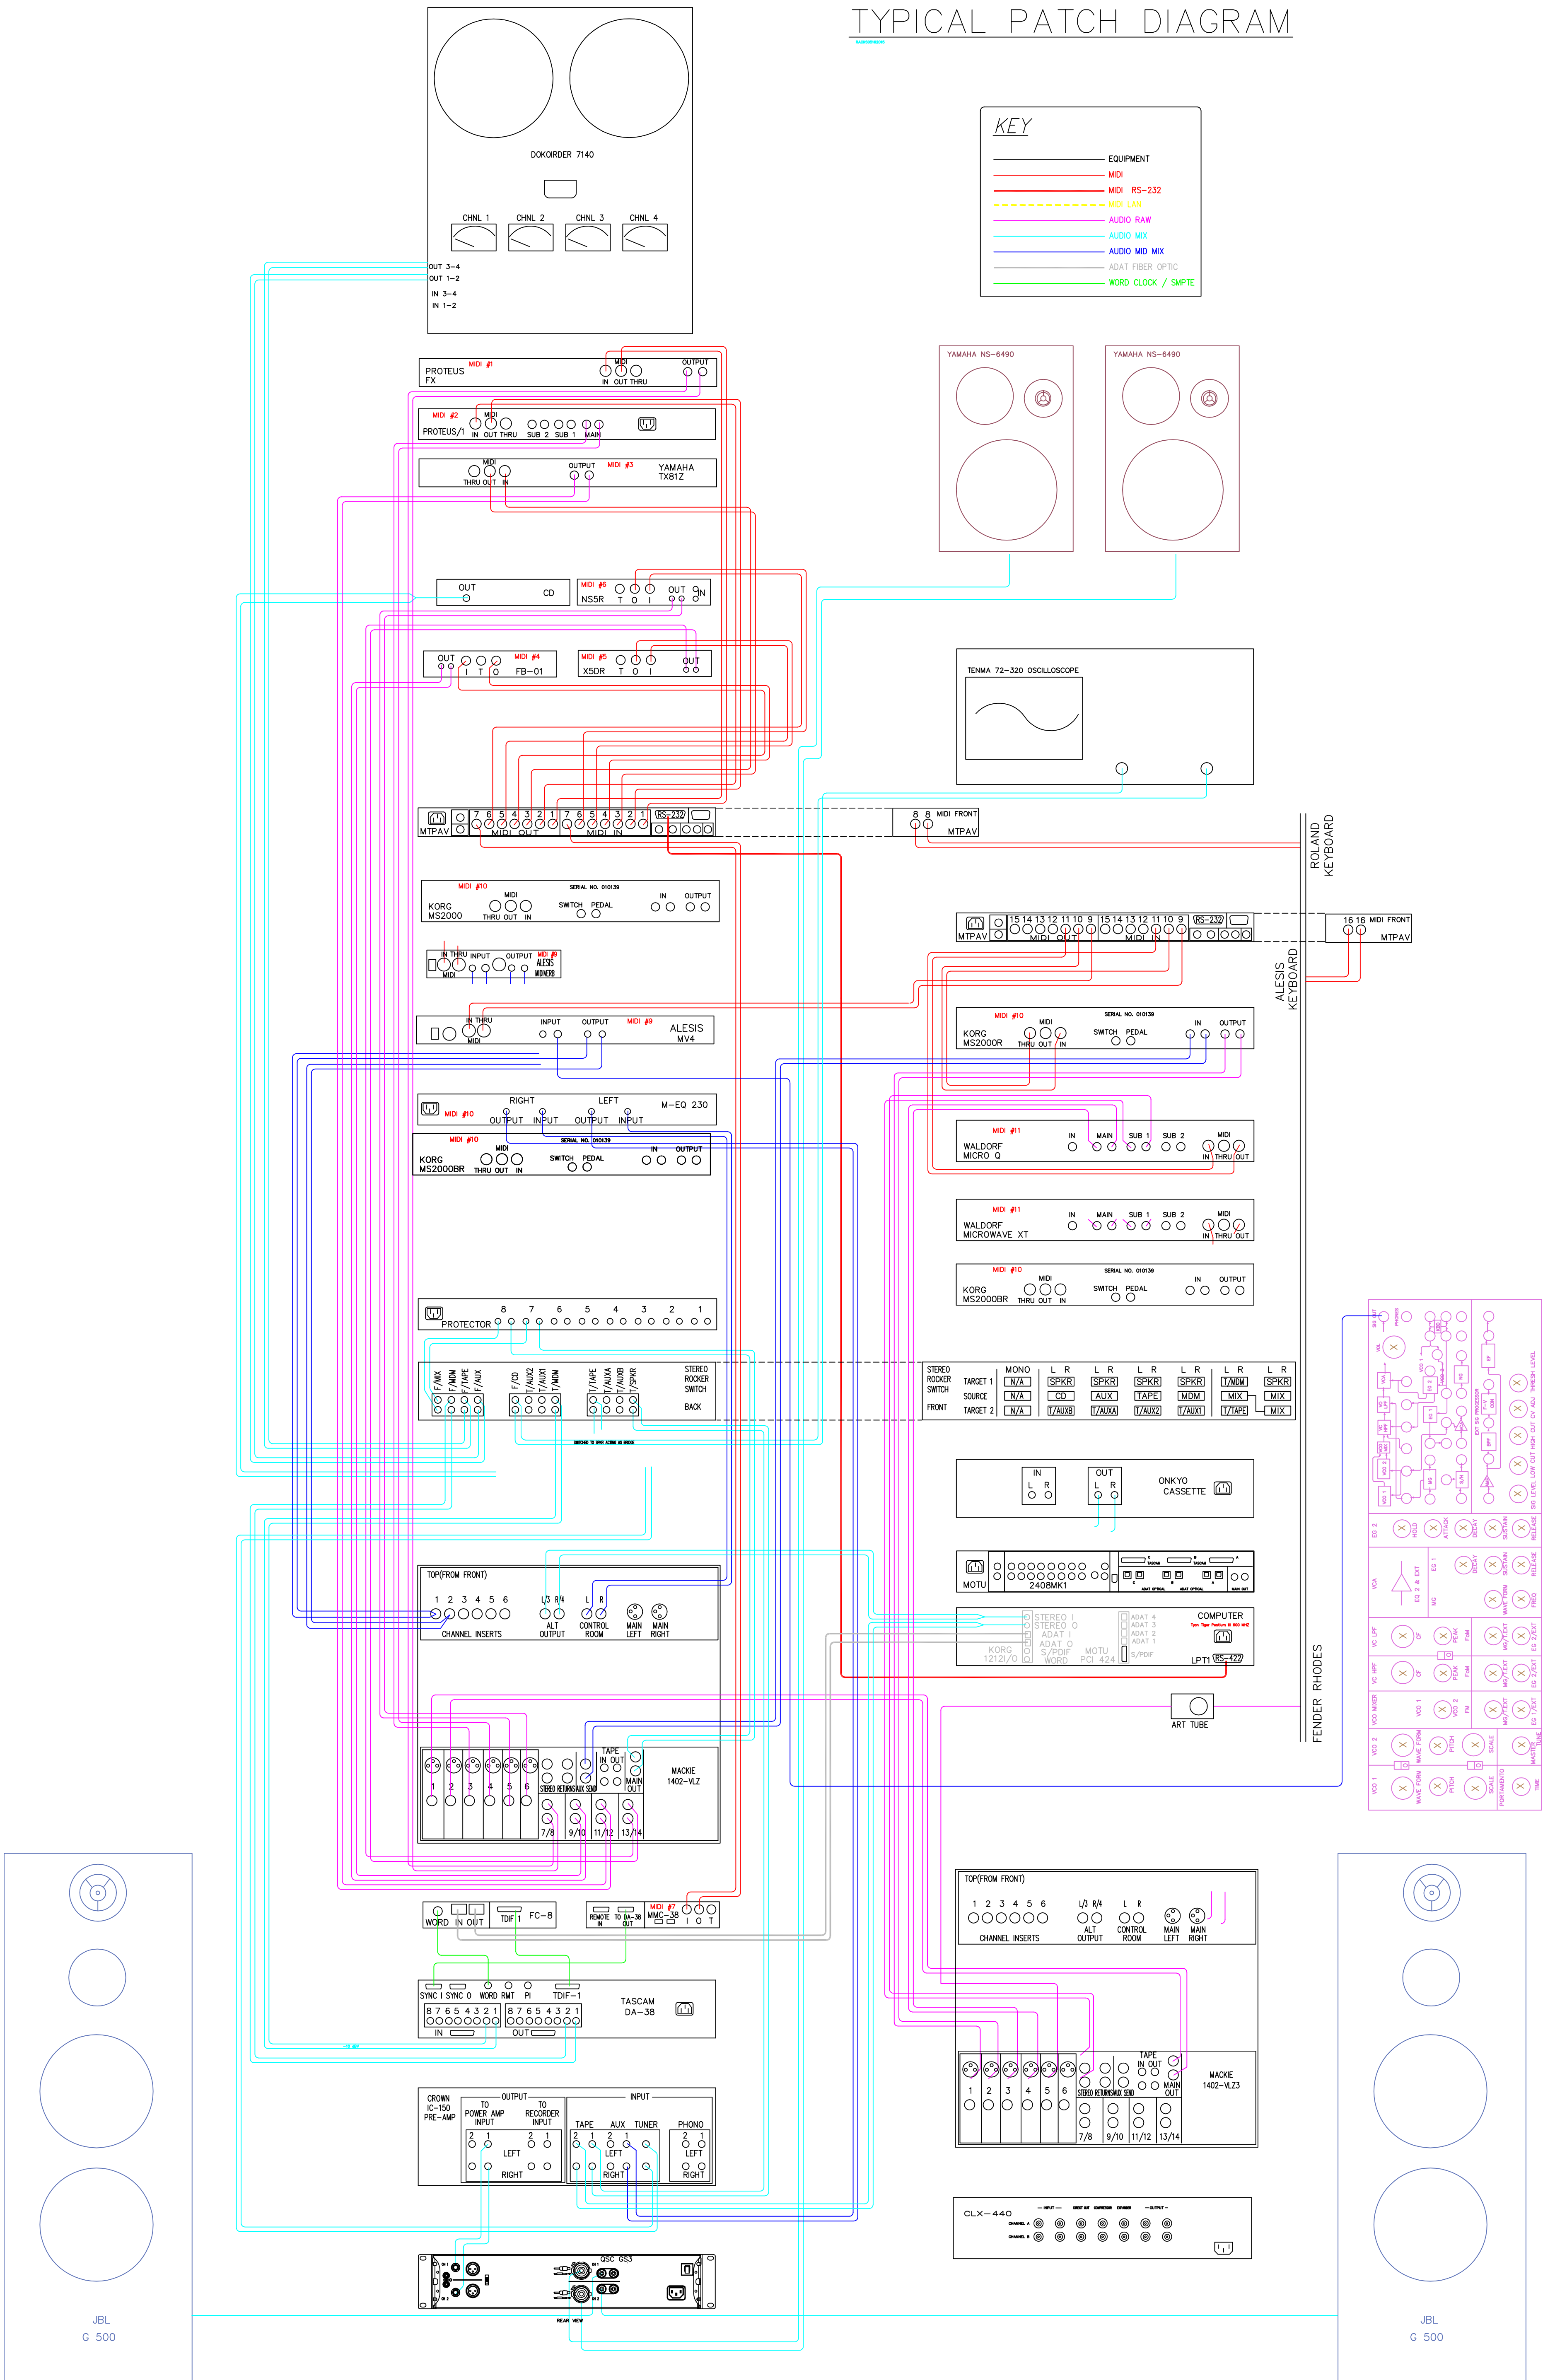

Ray Ranstrom Synthmind TYPICAL PATCH DIAGRAM

KEY

- EQUIPMENT
- MIDI
- MIDI RS-232
- MIDI LAN
- AUDIO RAW
- AUDIO MIX
- AUDIO MID MIX
- ADAT FIBER OPTIC
- WORD CLOCK / SMPTE